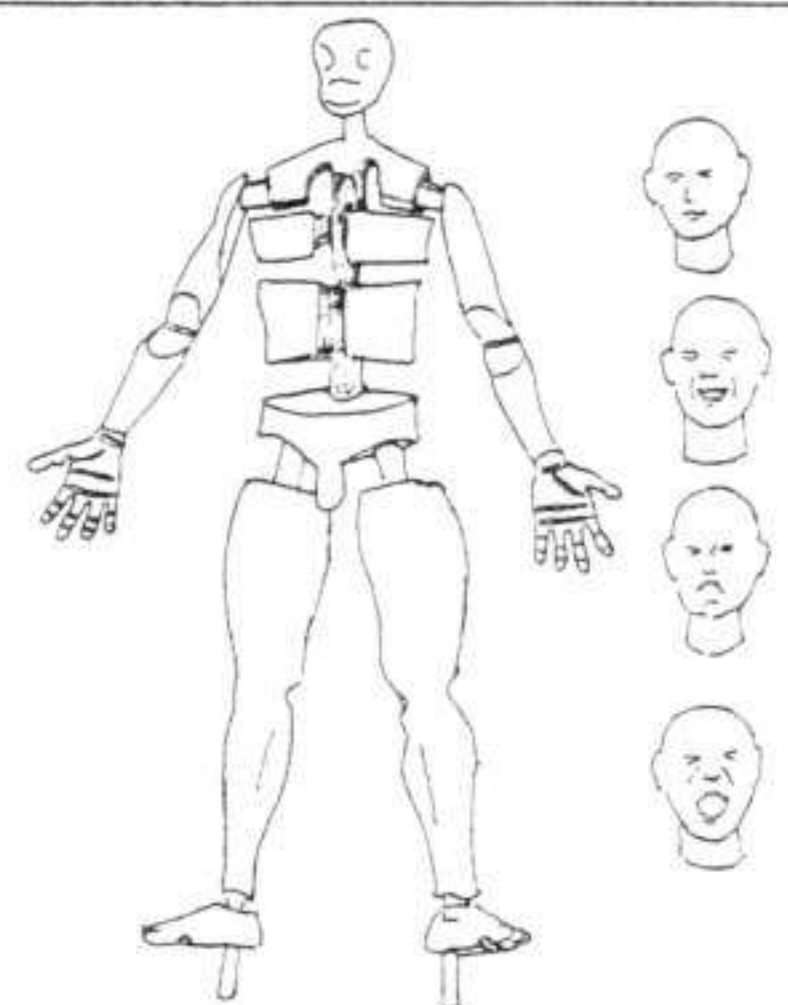

RP-6 MOSCHET. VENETO

ACADEMY FIGURE
54mm