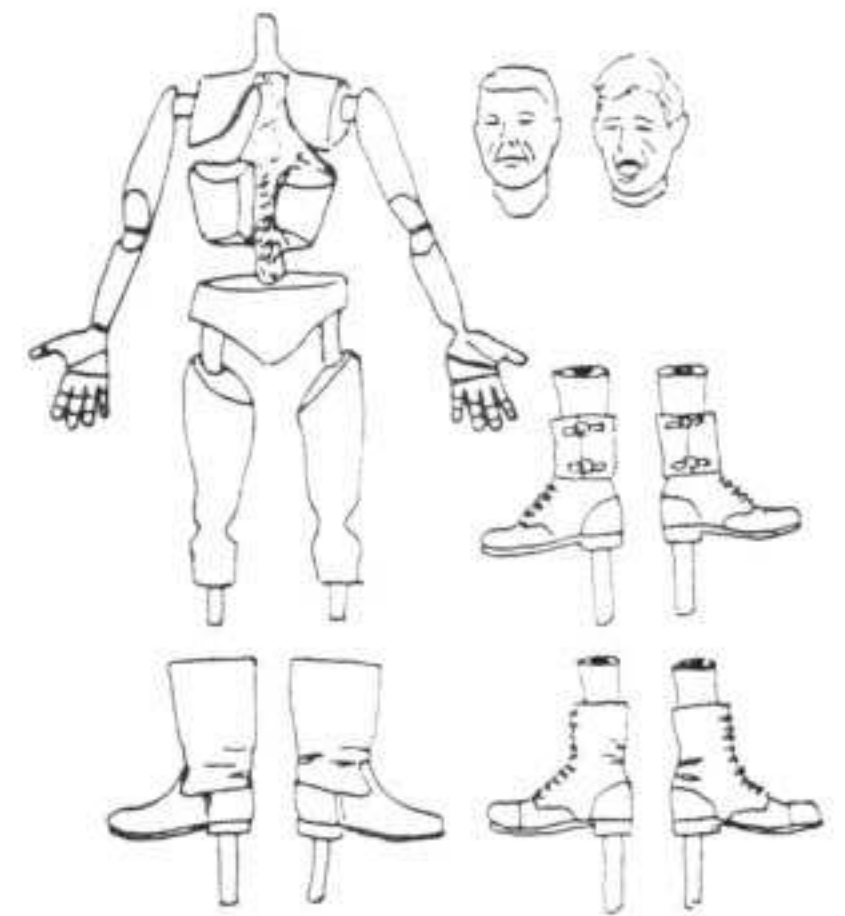

1:35
FM-14 CAMUF. UNIFORM