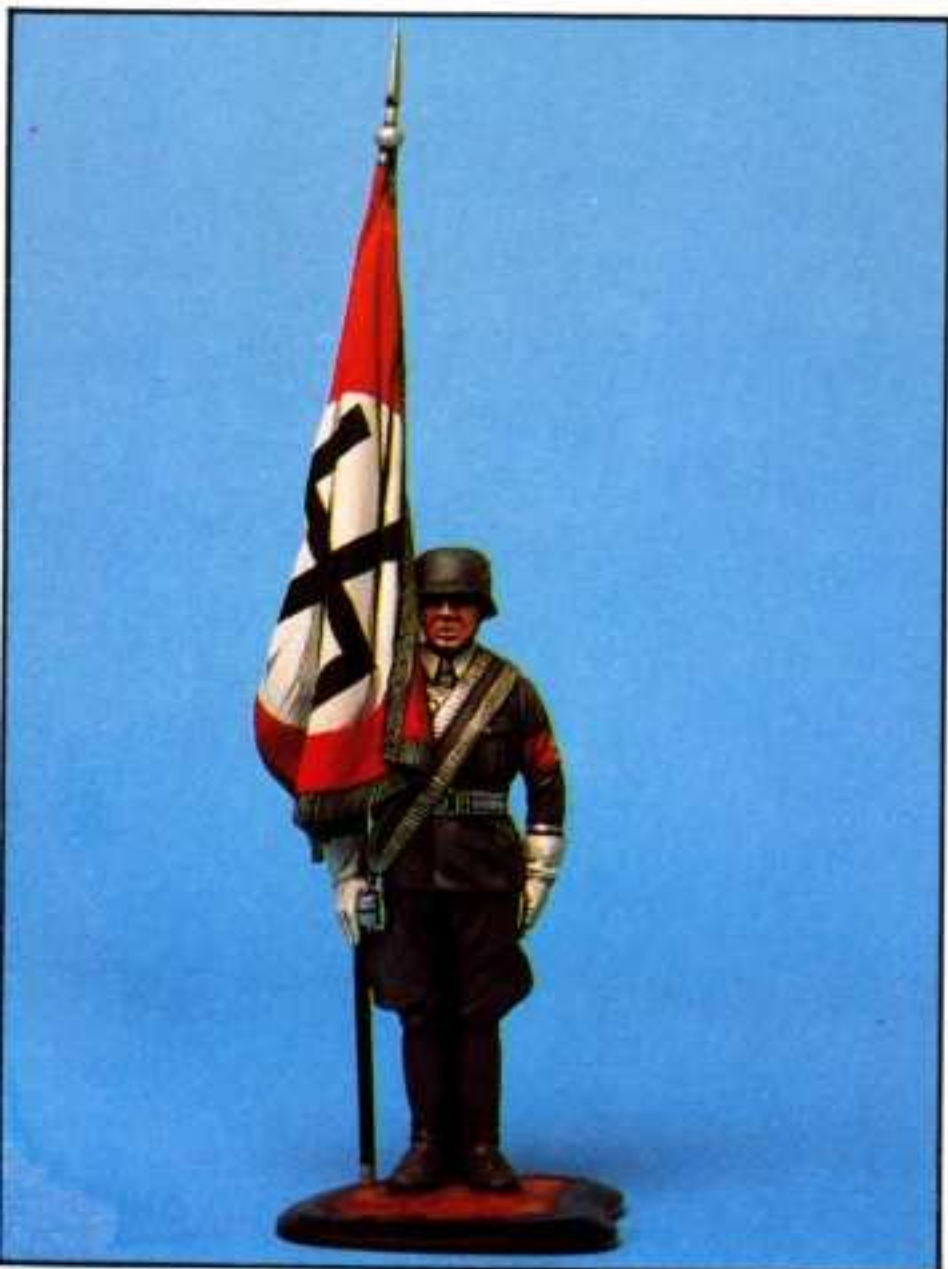

GSS 3 B
Leibst SS «Adolf Hitler»
Officer with batt colour