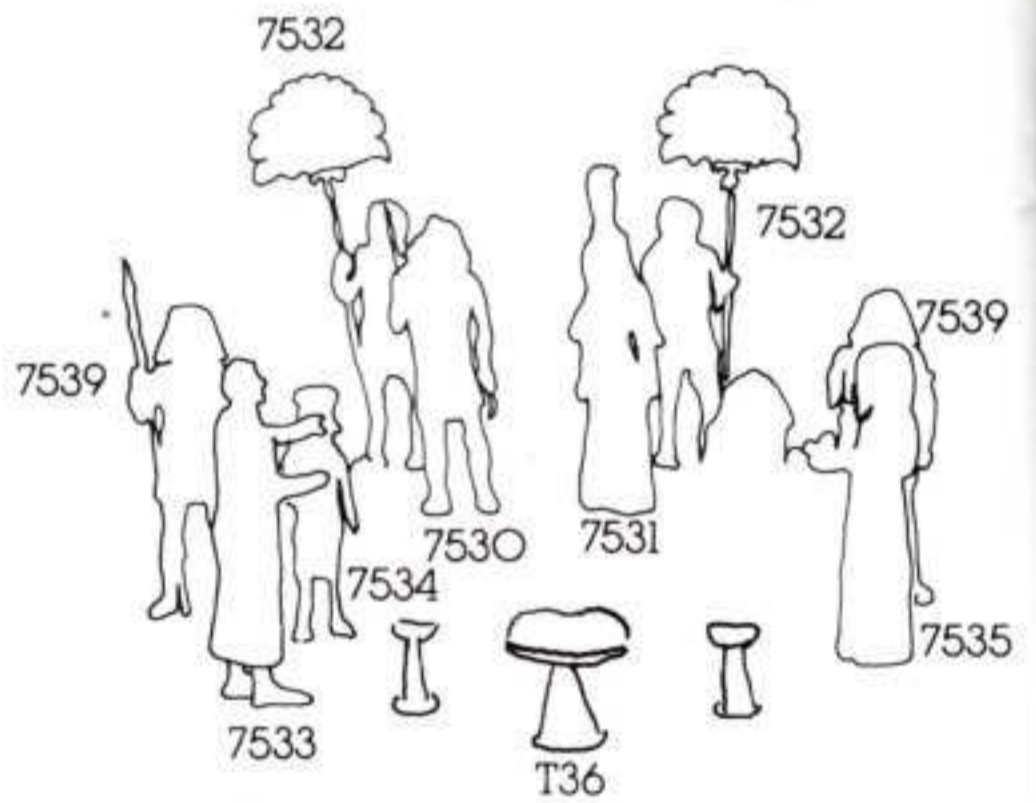

# MAYA CULTURE - 75 mm FIGURES

- |      |   |          |
|------|---|----------|
| 7501 | A | NOBLEMAN |
| 7502 | A | WARRIOR  |
| 7503 | A | PRIEST   |
| 7504 | A | KING     |
| 7505 | A | WARRIOR  |

**TOMKER MODELS**

EGYPT - 75 mm FIGURES

- 7530 A PHARAOH
- 7531 A QUEEN
- 7532 A FAN BEARER
- 7533 A PRIEST
- 7534 A PRINCE WITH CUB
- 7535 A SERVANT
- 7539 A BODYGUARD
- T36 ACCESSORIES