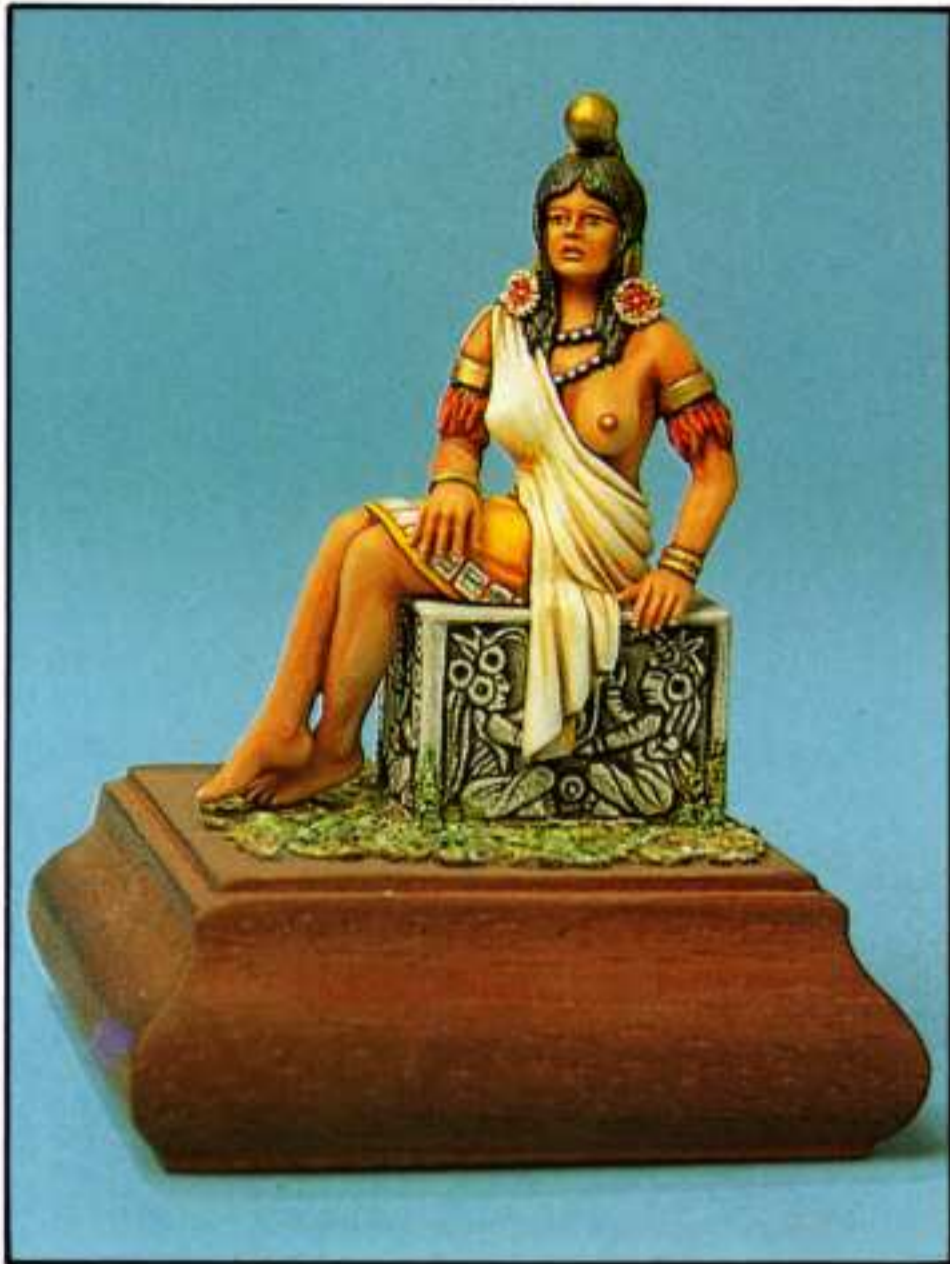

7550 ASSYRIAN KING A

7551 SONG DYNASTY-GENERAL A
960-1280 AD

75 MM FIGURES

7552

A

MAYA LADY SEATED