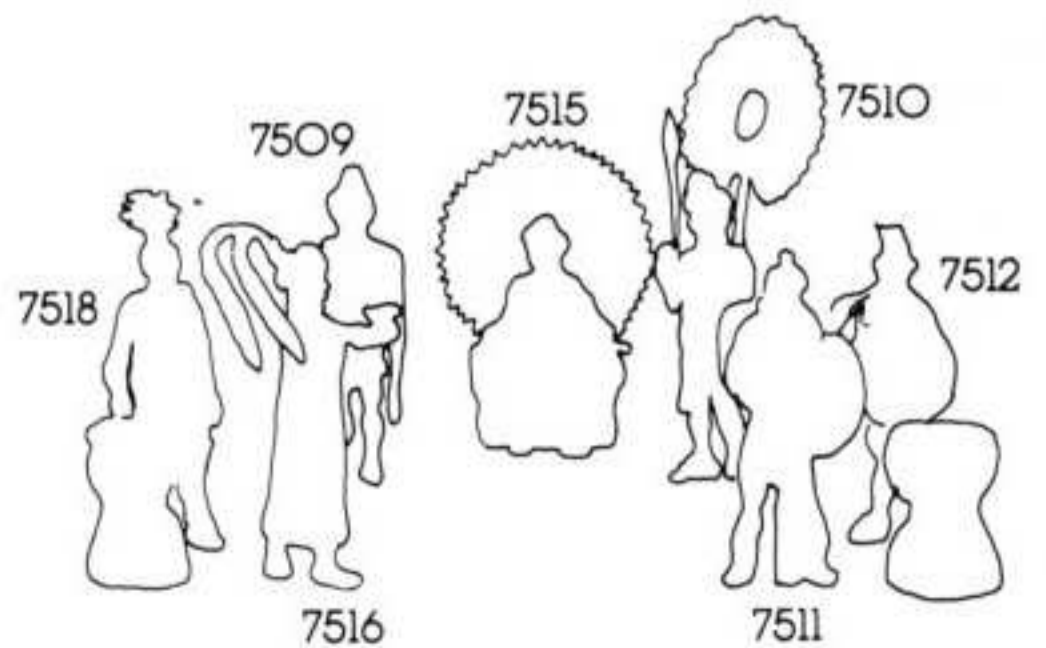

7509	A	WARRIOR
7510	A	CAPTAIN
7511	A	JAGUAR WARRIOR
7512	A	VETERAN WARRIOR
7515	A	KING
7516	A	PRIEST
7518	A	ARROW CAPTAIN