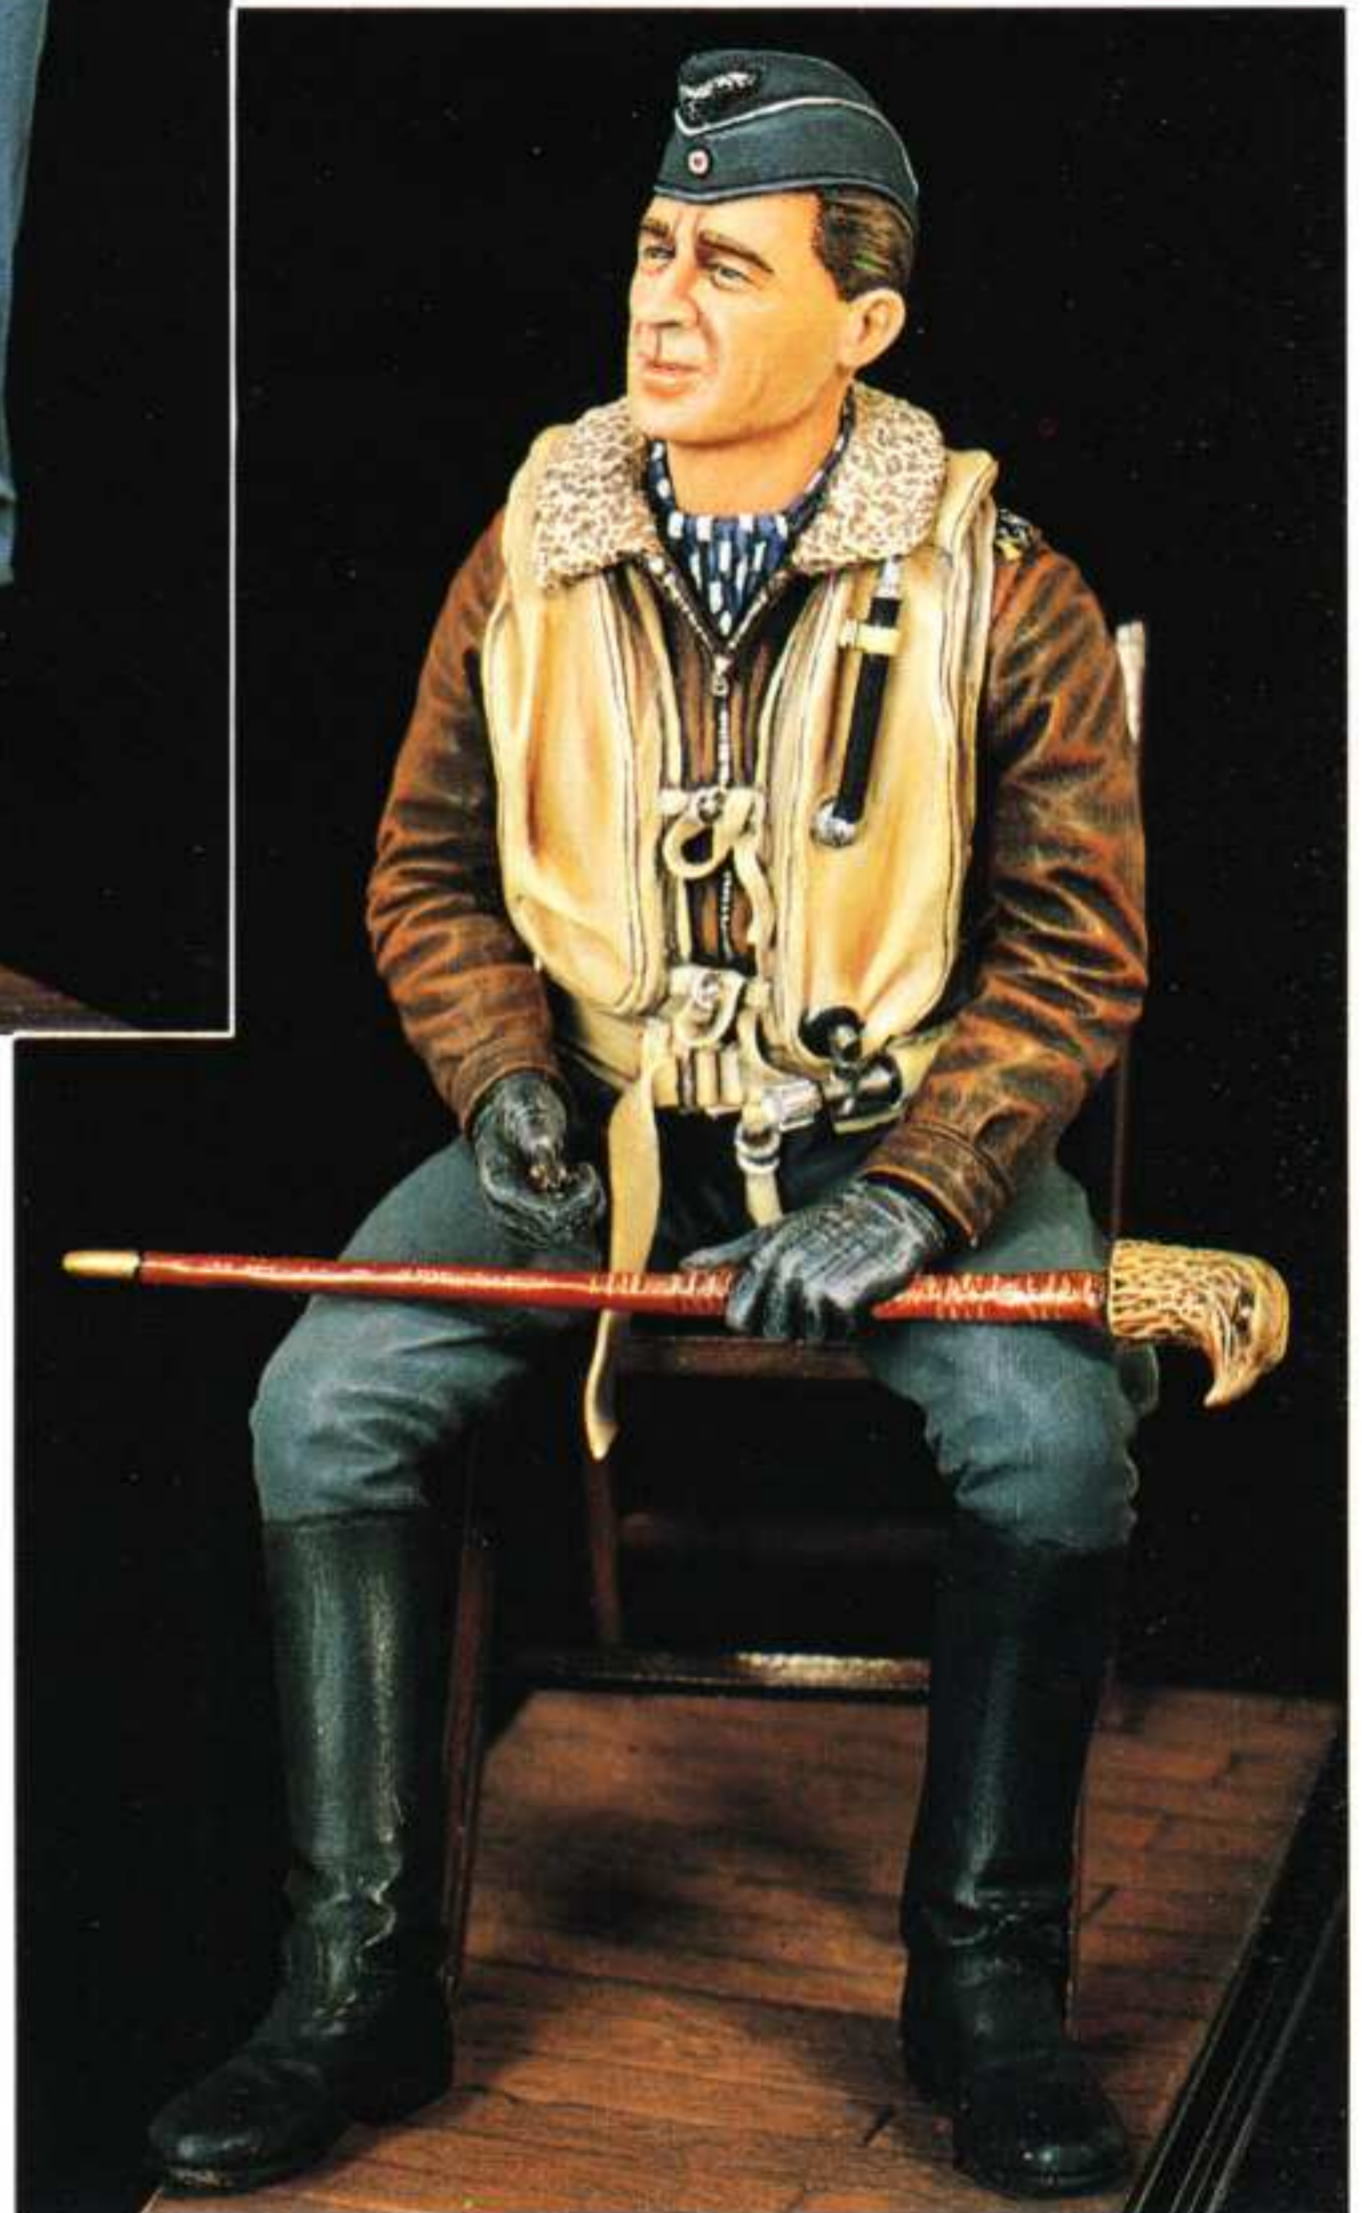

MG110-2
Battle of Britain
Luftwaffe Pilot (Werner "Vati" Mölders)

8692/02
Pilota Luftwaffe
Battaglia d'Inghilterra

110 mm figure
designed by Mike Good
painted by Rob Henden