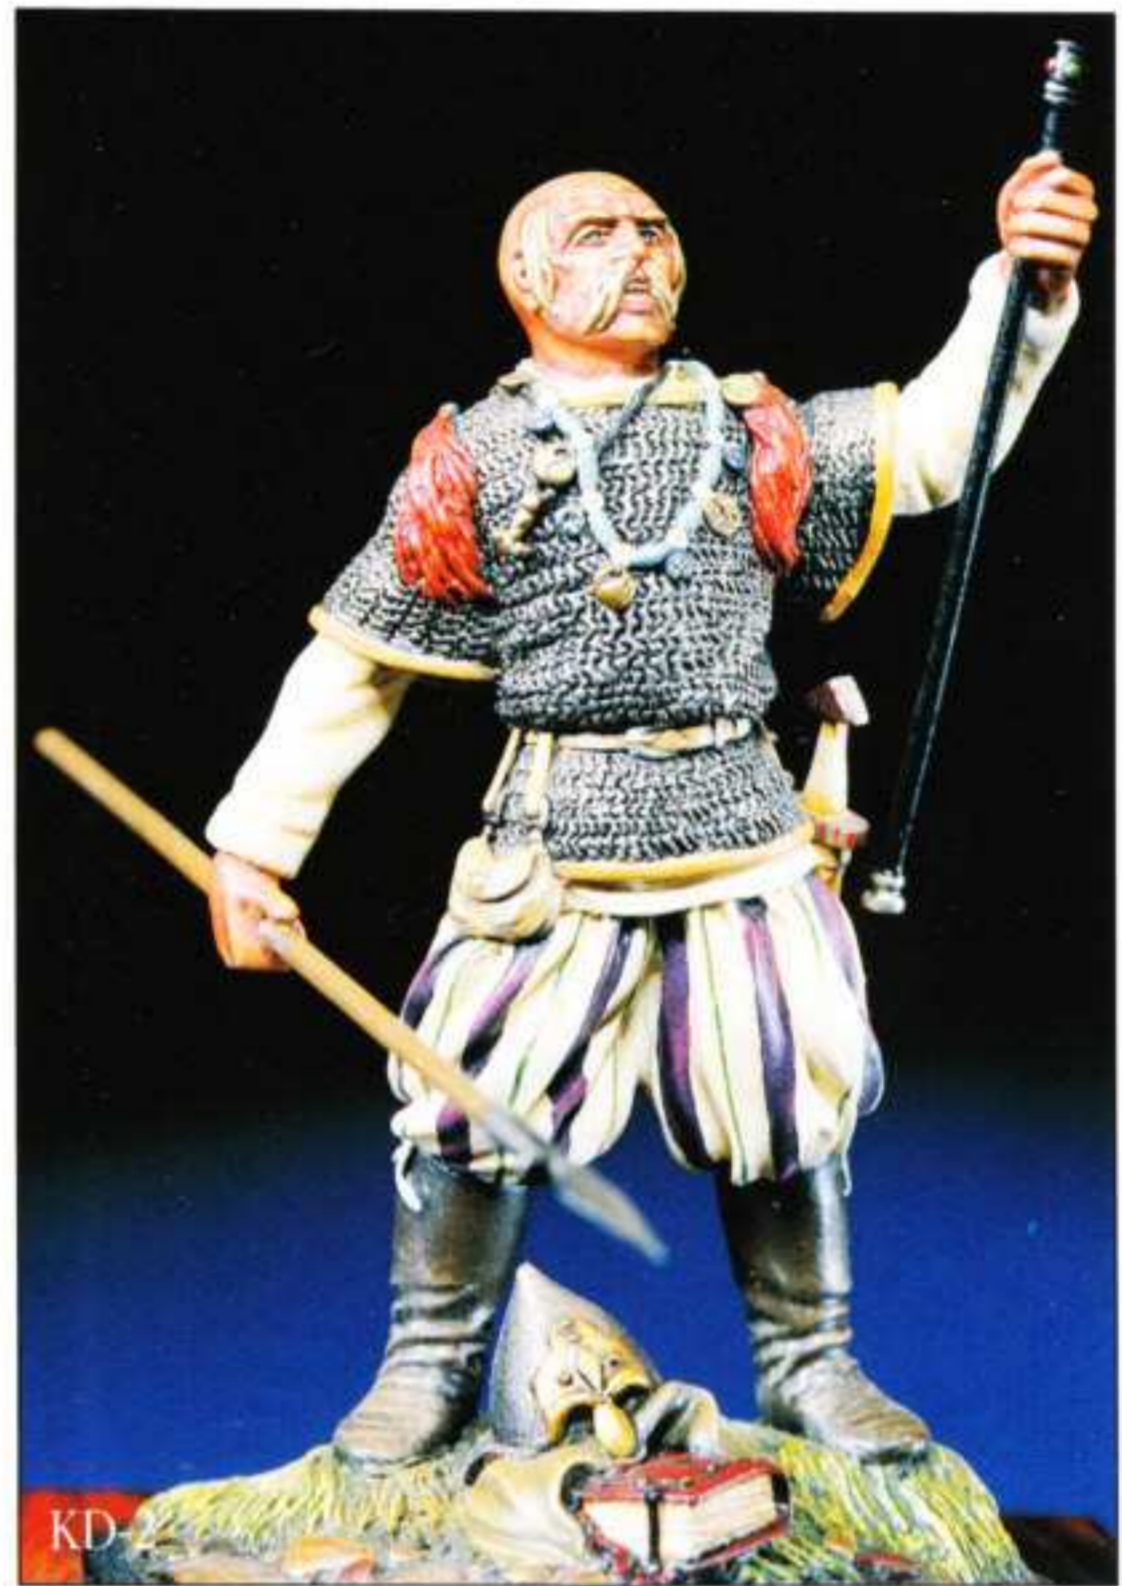

DH70-5 (8691/54)
Trompette
Dragons de l'Impératrice - 1870

DH70-2 (8691/51)

DH70-4 (8691/53)

DH70-5 (8691/54)

70 mm figures
designed by Derek Hansen
DH70-2 painted by Derek Hansen

KD-1

Viking Chieftain - 9th Century A.D.

8690/01

Capo Vichingo - 9° Secolo d.C.

KD-2

Prince of Kiev - Svyatoslav - 972 A.D.

8690/02

Svyatoslav - Principe di Kiev - 972 d.C.

KD-3

Alasdair MacDonald - Glencoe Chieftain