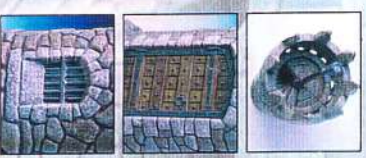

TEMPLAR WATCHTOWER

Designed & Modelled by:
Eduardo Benavente

© Alhambra Models
Made in Spain

CERAMIC KIT
TO ASSEMBLE AND PAINT
SCALE: 1/32 - 1/35