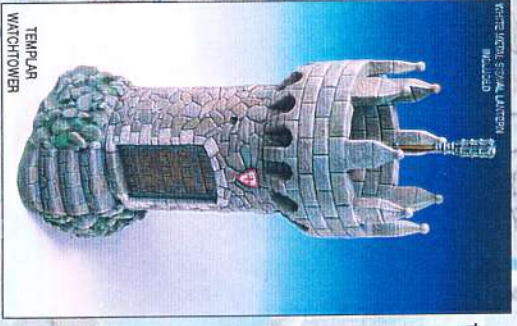

35977

35977
 EUROPEAN MEDIEVAL CAVALIERO
 ALBARDO MEDIEVAL
 Historical Data & Bibliography Included
 DEMANDS TO ASSEMBLE AND PAINT
 SCALE: 1:25
 Made in Spain

REF.: 35.240

35240
 TEMPLAR TOWER SECTION III
 TORREON TEMPLARIO SECCION III

DIGRAMIC SAMPLE
 REFS.: 35.220 - 35.220 / 240 - 35.220

ROCK STAND BASE AND BANNER DRAWING INCLUDED

Historical Data & Bibliography Included

TEMPLAR WATCHTOWER

Designed & Modelled by:
 Eduardo Benavente

© Alhambra Models
 Made in Spain