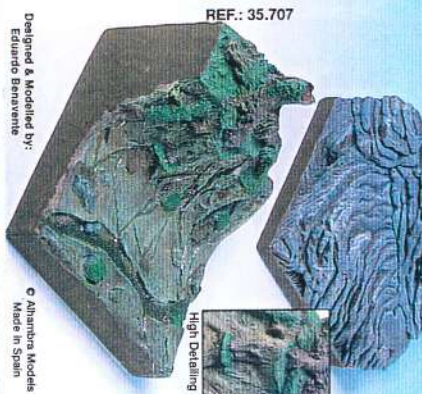

STAND ALONE

Designed & Modelled by:
 Manuel Benavente

Historical Data & Bibliography Included

GUARD SMALL TOWER

CERAMIC KIT
 TO ASSEMBLE AND PAINT
 SCALE: 1/32 - 1/35

© Alhambra Models
 Made in Spain

35229

REF.: 35.707