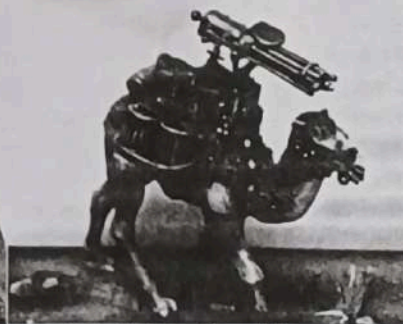

MM002 Gatling Camel Gun.