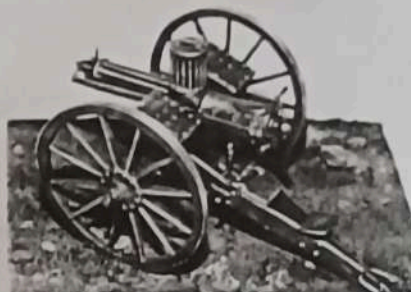

MM004/00 CREW FOR NORDENFELT

MM011

4.7 inch Mk1 SIEGE GUN 1895

MM012

BULLOCK/OXEN BAT. TEAM

**MOUNTFORD METAL MINIATURES**

Designers and producers of 54mm (1/32) scale white metal military miniatures  
 26 Calow Lane, Hasland, Chesterfield . S41 0AP. Telephone 01246 207164  
 Cheques payable to M E MOUNTFORD. Add 10% for P&P. Orders over £50  
 post free. Trade enquiries welcome.