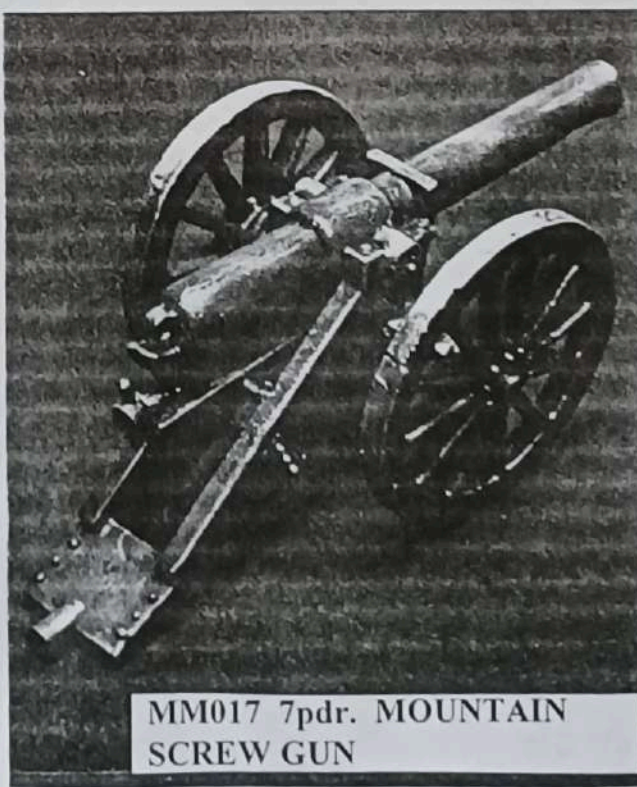

MM017 7pdr. MOUNTAIN
SCREW GUN