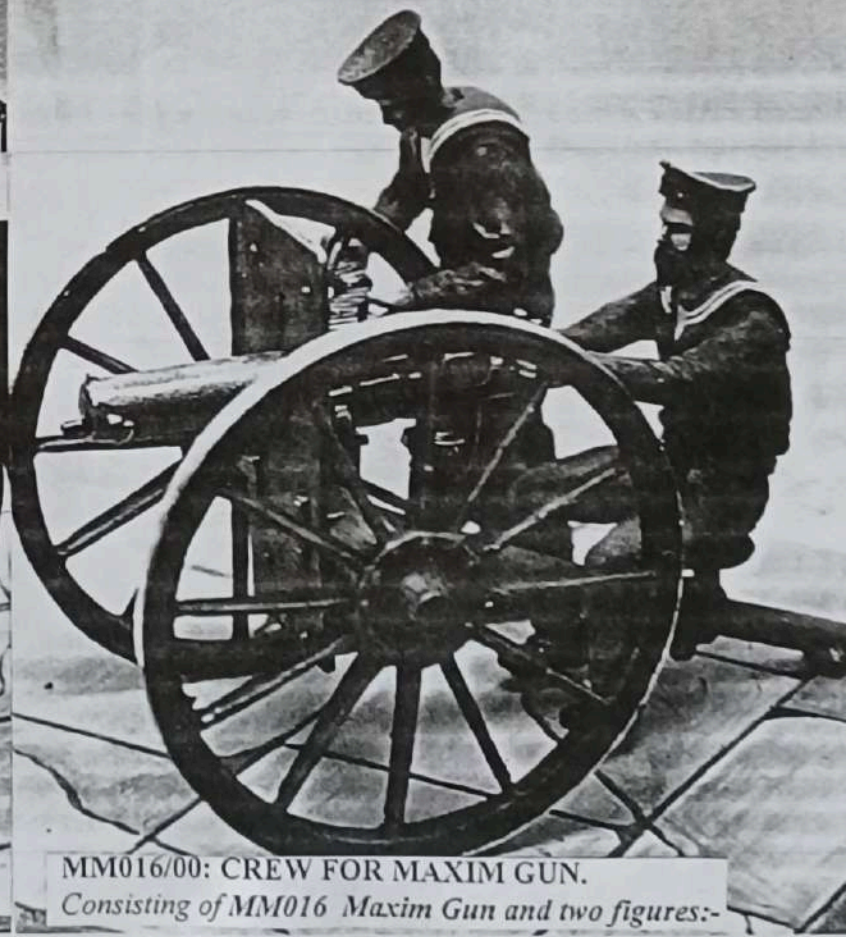

MM016 1896 MAXIM GUN ON NAVAL FIELD CARRIAGE

MM016/00: CREW FOR MAXIM GUN. Consisting of MM016 Maxim Gun and two figures:-