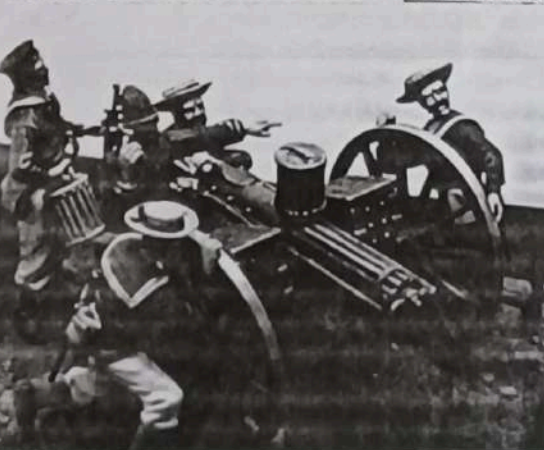

MM006 20mm Oerlikon Cannon

MM007 Accessory set - Colonial

MM008 Hales Rocket equip.

MM009/00 BATTERY ELEPHANT

MM009 BATTERY ELEPHANT

MM010 DRIVER FORELEPHANT WITH DRIVER

MM001/00 CREW FOR GATLING GUN

MM002/00 Camel gun with rider & groom