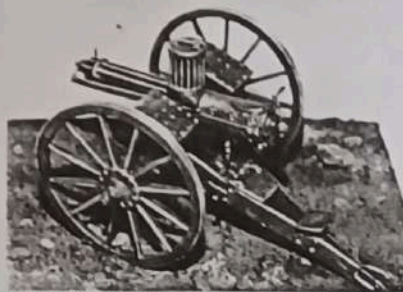

MOUNTFORD METAL MINIATURES

Designers and producers of 54mm (1/32) scale white metal military miniatures
26 Catow Lane, Hasland, Chesterfield, S41 0AP. Telephone 01246 207164
Cheques payable to M E MOUNTFORD. Add 10% for P&P. Orders over £50
post free. Trade enquiries welcome.

CATALOGUE OF KITS AVAILABLE

From January 1998.

MM001 Gatling Gun 1874 0.45 cal.