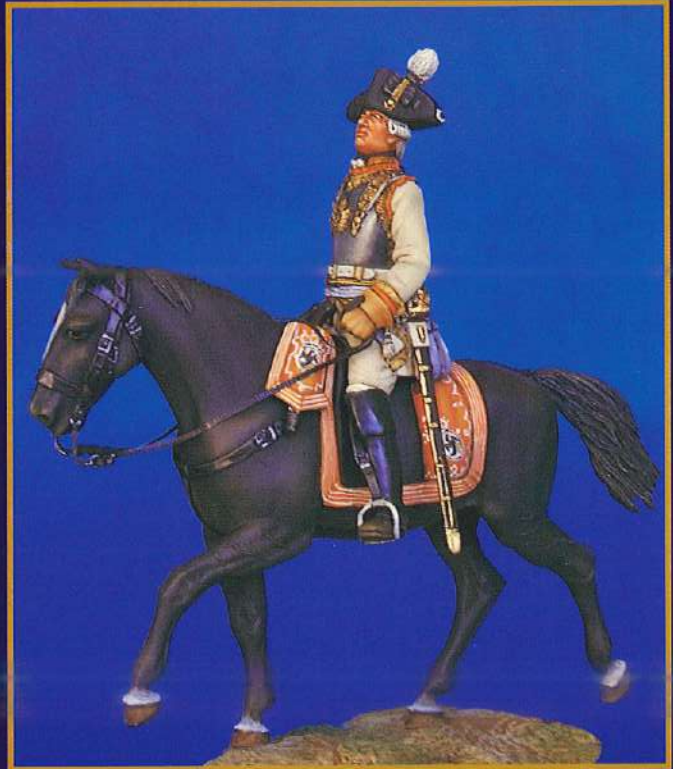

AITNA

MODEL

*Metallo bianco - White metal
54 mm*

54C05 Cavaliere Principato di Iask - Russia XIII sec.
54C05 - Jask Princedome's Horseman, XIII Century
scultore - sculptor: Dimitri

54S01 Varasdin Panduri, Austria 1750
54S01 - Varasdin Pandouri, Austria 1750
scultore - sculptor: Stefano Cannone

54C06 - Cavaliere bizantino, XIII sec.
54C06 - Byzantine Horseman, XIII Century
scultore - sculptor: Dimitri

54C07 - Ufficiale XII Rgt. corazzieri, Prussia 1763
54c07 - Cuirassiers Officer 12 Rgt. , Prussia 1763
scultore - sculptor: Dimitri