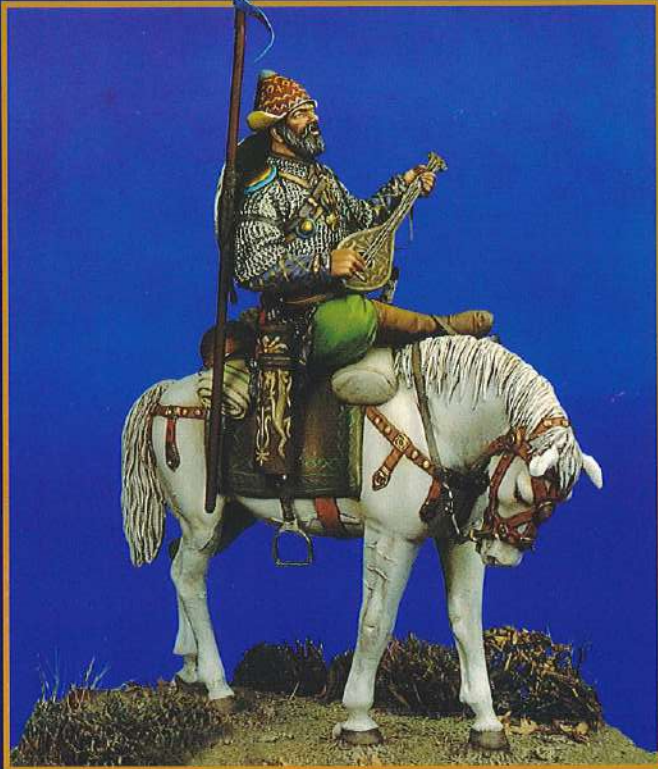

AITNA

MODEL

*Metallo bianco - White metal
54 mm*

54C05 Cavaliere Principato di Iask - Russia XIII sec.
54C05 - Jask Princedome's Horseman, XIII Century
scultore - sculptor: Dimitri

54S01 Varasdin Panduri, Austria 1750
54S01 - Varasdin Pandouri, Austria 1750
scultore - sculptor: Stefano Cannone