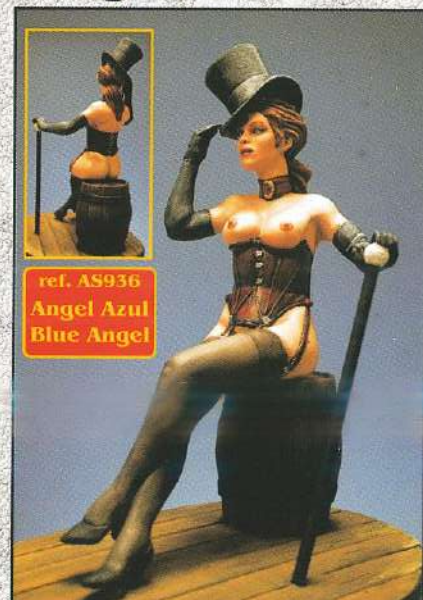

ref. AS931
Celtic
Chieftain

ref. AS932
Janizir
girl

ref. AS933
Neolithic
Priestess

**90mm
white metal
figures**

ref. AS934
Majorette

ref. AS935
Sweet
Carolina

ref. AS936
Angel Azul
Blue Angel

Coleccion 90mm