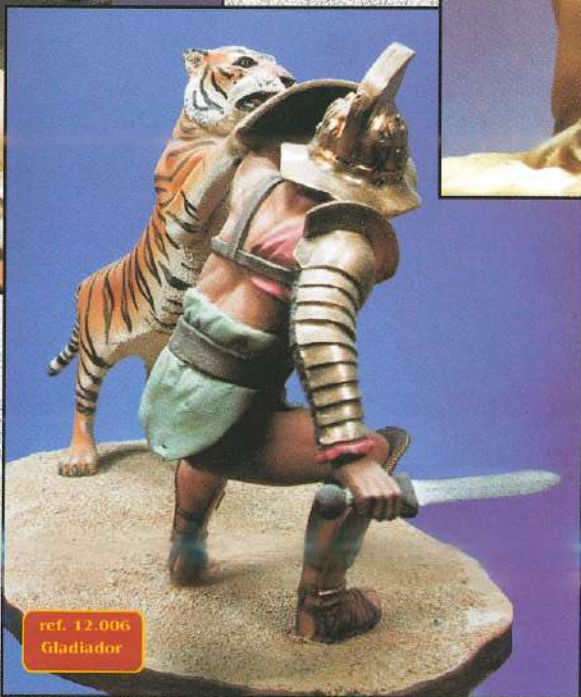

ref. 12.003
Old Chap

ref. 12.005
Carlos V

ref. 12.004
"1812"

ref. 12.006
Gladiador

EVD
120mm resin
& metal figures

Artillería

Artillery

54mm