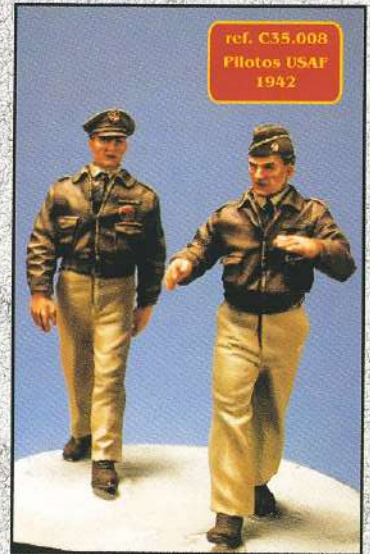

ref. C35.008
Pilotos USAF
1942