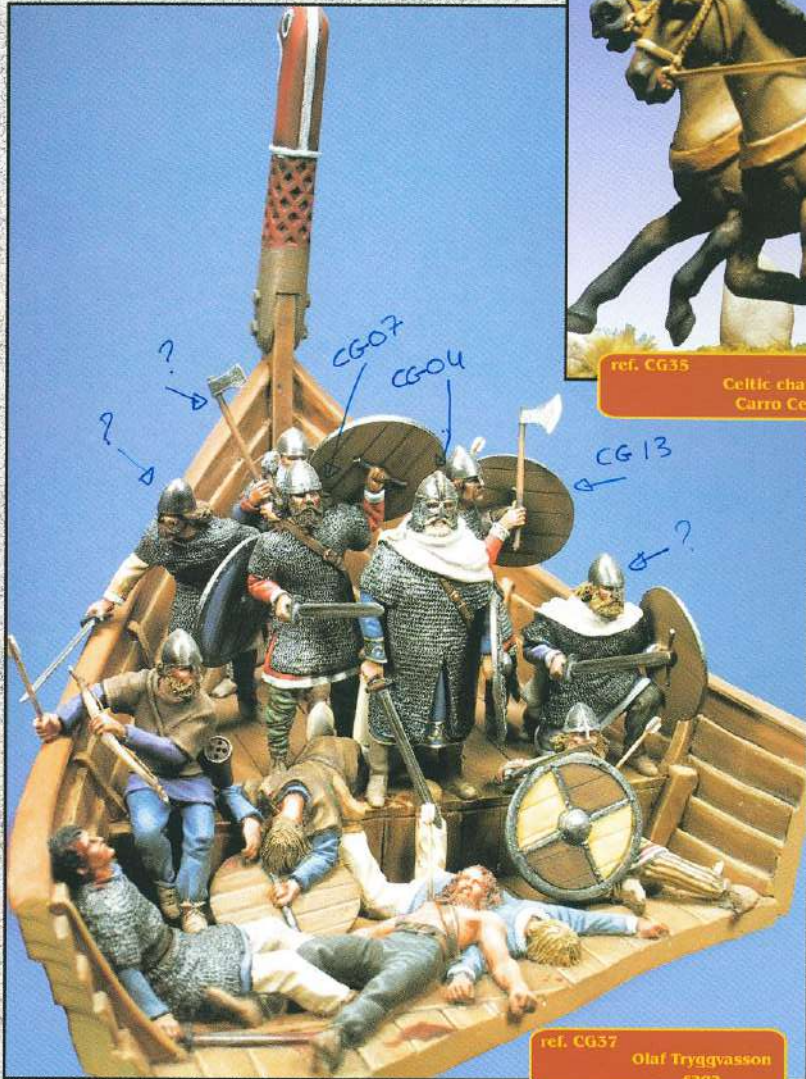

Marathon

ref. CG32

Radesh

54 mm
white metal
figures, base
in resin

White metal figures in 54mm

ref. CG35 Celtic charriot Carro Celta

ref. CG37 Olaf Trygvasson saga

ref. CG36 Rebellón Baqauda Hispania-Gallias s.V