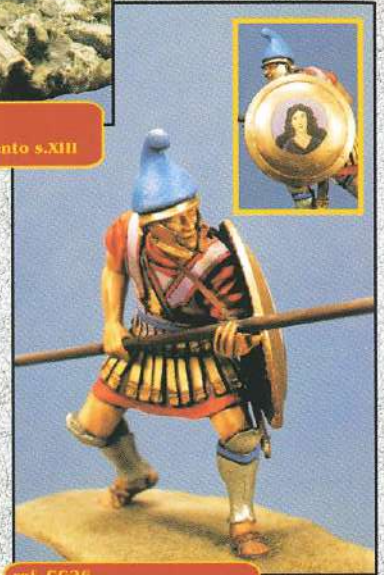

ref. CG26
Palangista Macedonio