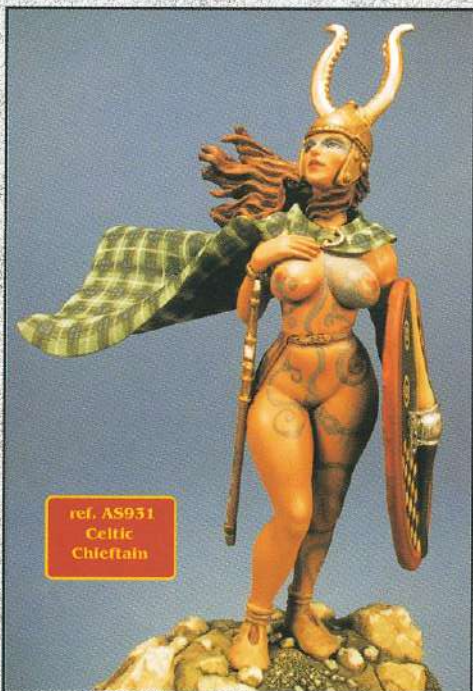

ref. AS925
Odalisca

ref. AS927
La bolsa o
la vida

EVD

90mm
white metal
figures

Serie Alternativa - Alternative Series

ref. AS928
Gladiadora

ref. AS929
Horus
defenders

ref. AS930
Amazon's
court