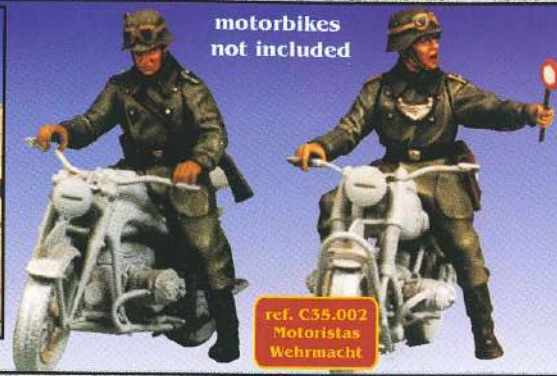

70mm
white
metal
figures
EVD

ref. 70mm.001
El Duelista

ref. 70mm.002
Guerrero
Jaguar

Car not included

ref. C35.001
Conductores
Wehrmacht

motorbikes
not included

ref. C35.002
Motoristas
Wehrmacht

ref. C35.005
Oficial y
soldado SS