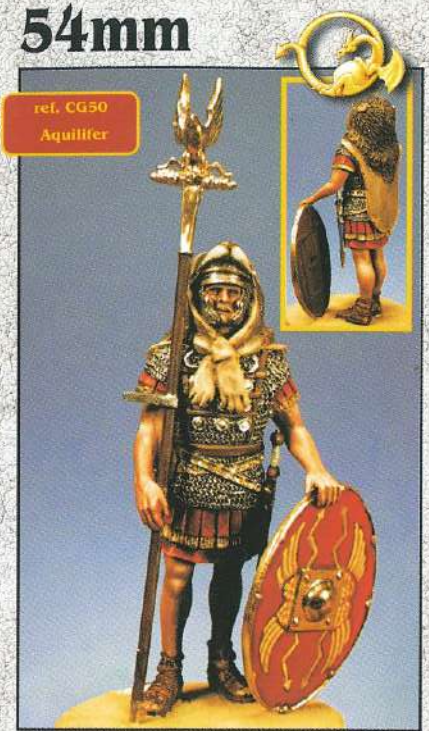

ref. CG50
Aquilifer