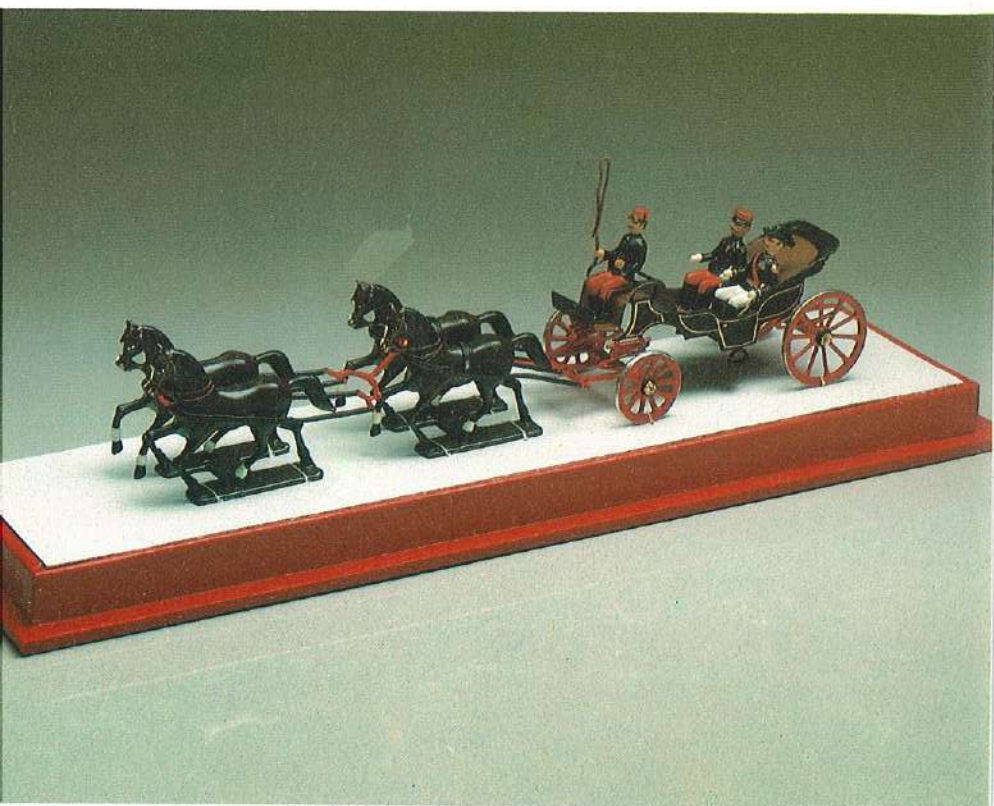

829

MATERIELS

ROLLING STOCK

REF. 829

CALECHE ATTELEE DE 4 CHEVAUX
"REVUE DE LONGCHAMP"
3 PASSAGERS MILITAIRES
LIGHT COACH DRAWN BY 4 HORSES
"REVIEW OF LONGCHAMP"
MODEL, WITH 3 SOLDIERS

BELLE EPOQUE
TURN-OF-THE-CENTURY (1900-1914)