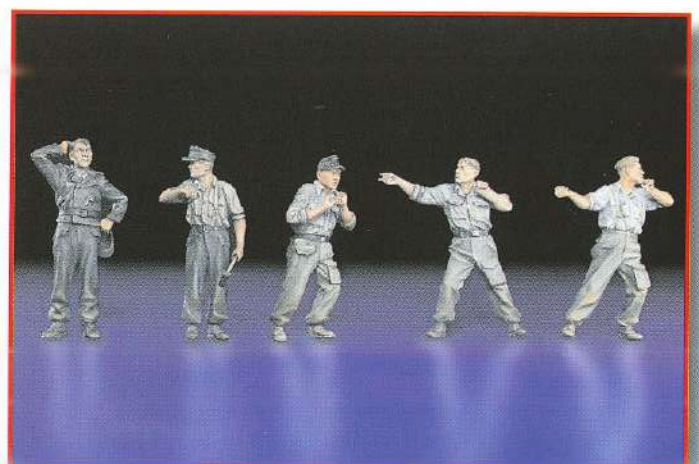

# 1:35 WWII Military Miniatures

**35008**  
GERMAN SELF-PROPELLED GUN CREW

Modeler: Andrey Bleskin

**35009**  
SOVIET TANK CREW AT REST

Modeler: Vladimir Demchenko

**35010**  
GERMAN TANK CREW AT WORK

Modeler: Vladimir Demchenko