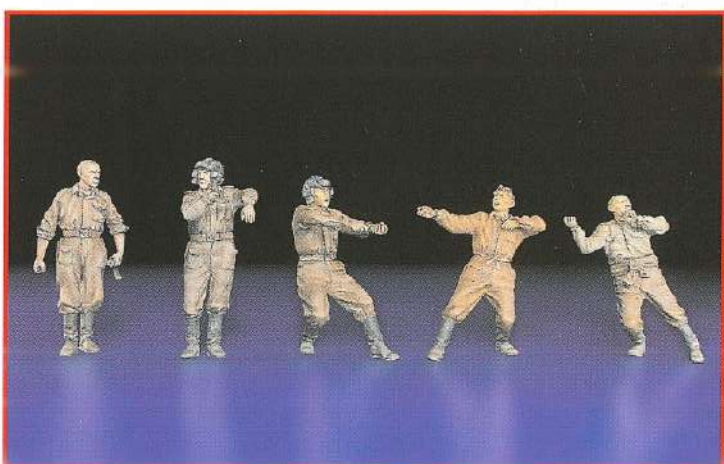

# 1:35 WWII Military Miniatures

**35011**  
GERMAN TANK REPAIR CREW

Modeler: Vladimir Demchenko

**35014**  
U.S. 4X4 TRUCK BANTAM 40 BRC

Modeler: Vladimir Demchenko

**35017**  
SOVIET TANK CREW AT WORK

Modeler: Vladimir Demchenko