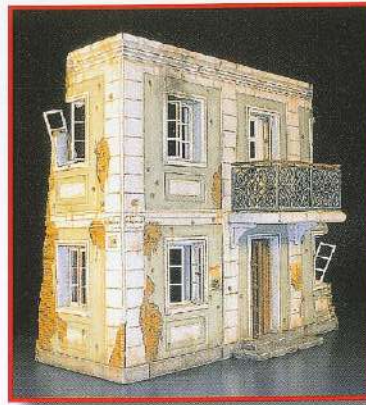

1:35 Buildings & Accessories

35004
POLISH CITY BUILDING