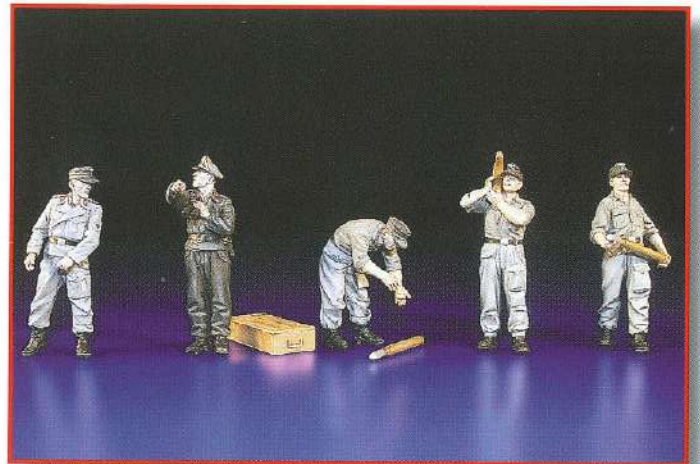

1:35 WWII Military Miniatures

35008
GERMAN SELF-PROPELLED GUN CREW

Modeler: Andrey Bleskin