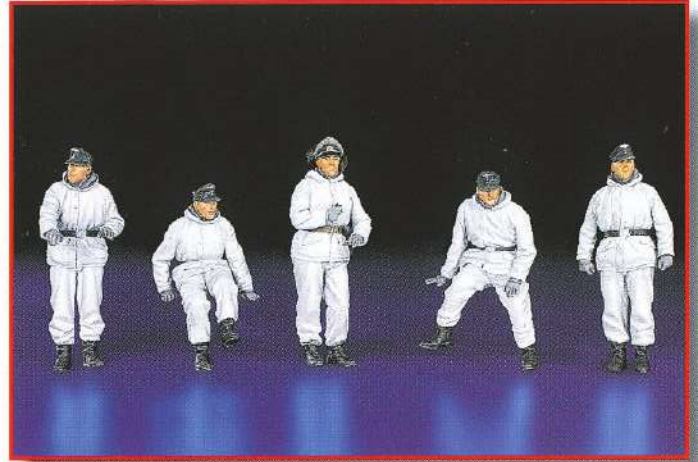

1:35 WWII Military Miniatures

NEW

35021
GERMAN TANK CREW. WINTER 1943-45