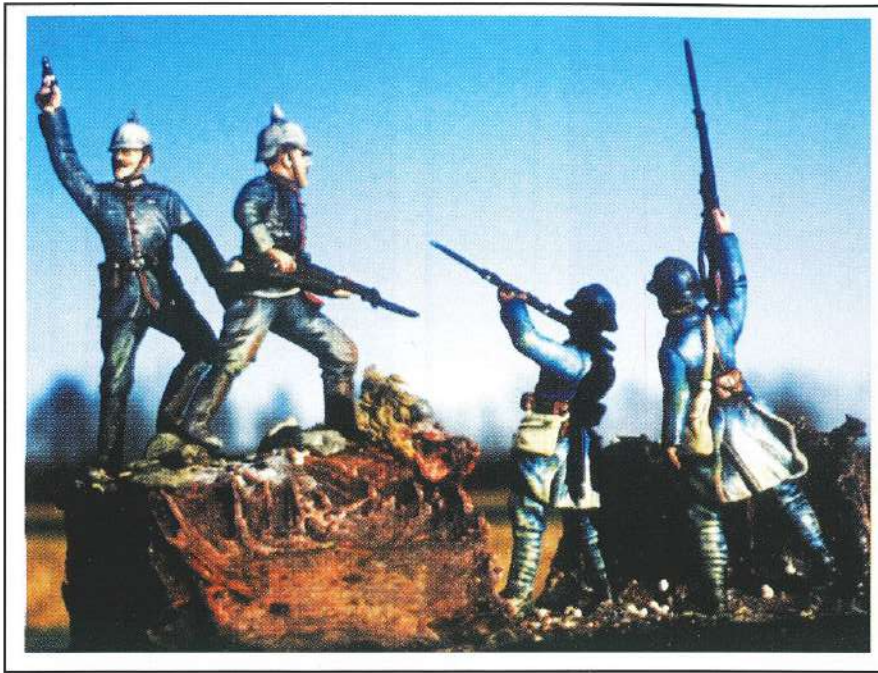

TAURO SOLDIERS
Art. No 35017-35018-35019-35020