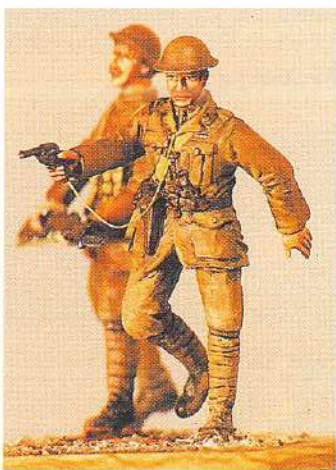

TAURO SOLDIERS

Art. British Infantry (W.W. Ist)
35022 Officer (1915/16)