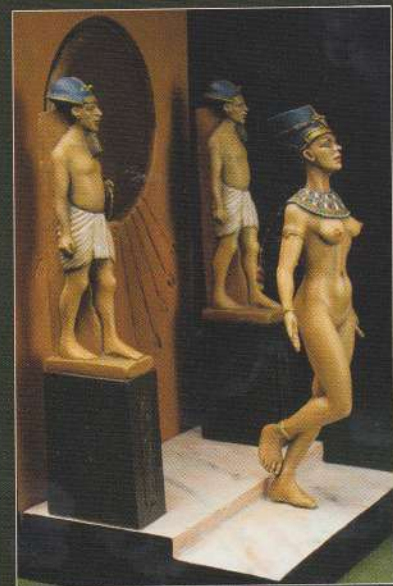

white metal figures & resin sceneries