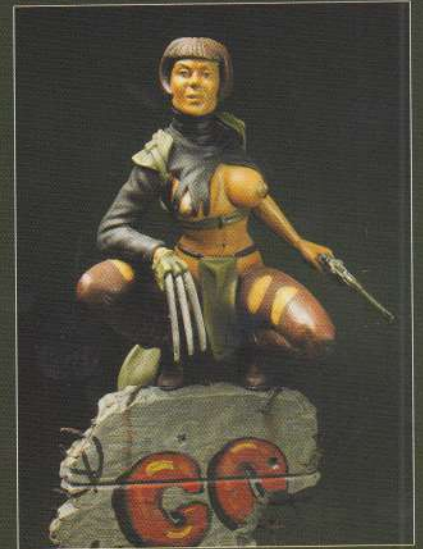

Fantasy Series 54mm

ref. AS901 Adelita

ref. AS902 Daytona girl I

ref. AS903 Daytona girl II

white metal figures

ref. AS904 Amazon

ref. AS905 The garden of delights

ref. AS906 Marauder