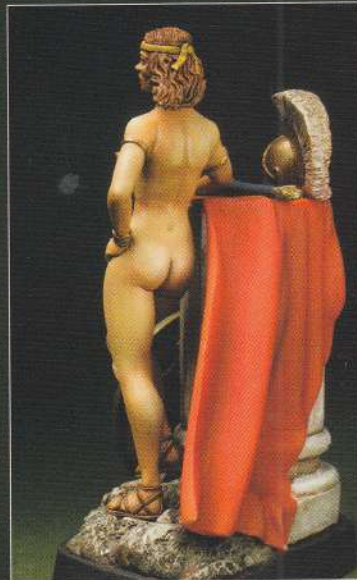

ref. CG131 Carthaginian inf.

ref. CG132 Roman Decurion

ref. CG133
Romano-British
centurion

ref. CG134
Romano-British legionary

ref. CG135
Romano-British archer

white metal figures

ref. CG139 Gaius Gracchus

ref. CG136 Female hoplite