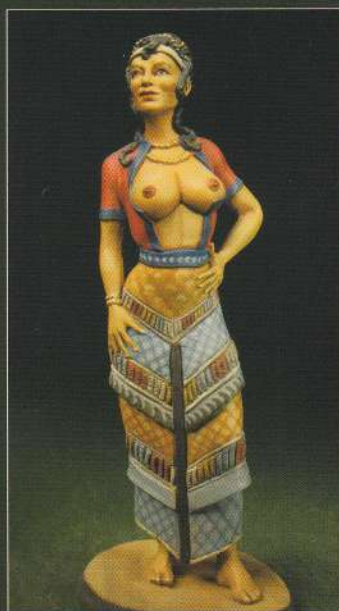

white metal figures

ref. AS914 Belle Epoque

ref. AS915 Hot gun

ref. AS916 20th Party

ref. AS917 Egyptian waitress

ref. AS918 Salomé

ref. AS919 Space bucaneer

ref. AS920 Nymphs