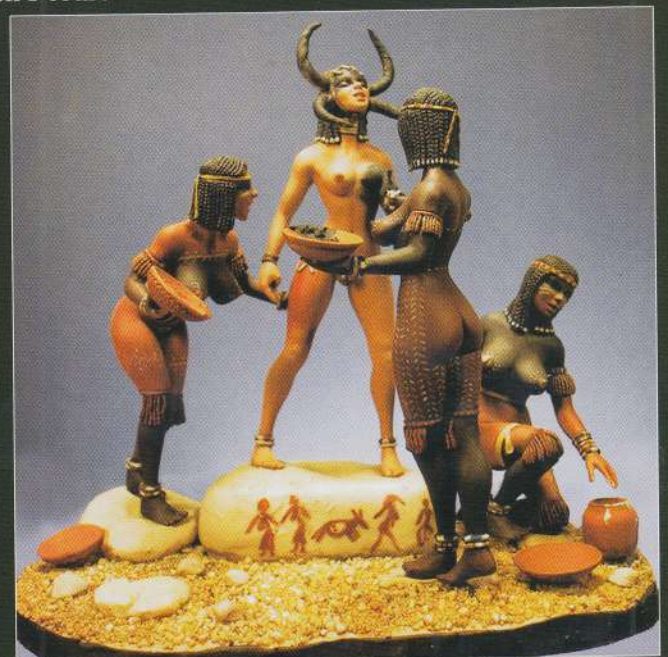

white metal figures

ref. AS929
Horus defenders

ref. AS930 Amazon's court

ref. AS931
Celtic chieftain

ref. AS932
Jenizar girl

ref. AS933
Neolithic Priestess

ref. AS936 Blue Angel

ref. AS937 Venus