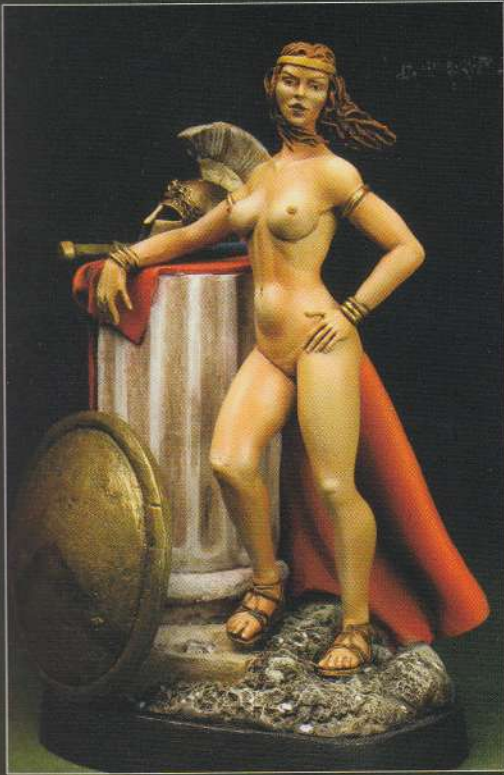

ref. CG131 Carthaginian inf.

ref. CG132 Roman Decurion

ref. CG133
Romano-British
centurion

ref. CG134
Romano-British legionary

ref. CG135
Romano-British archer

white metal figures

ref. CG139 Gaius Gracchus

ref. CG136 Female hoplite