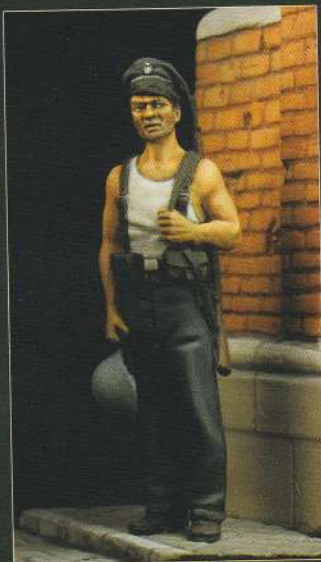

ref. C4F52
79th NYSV 1862

ref. CG53
Russian White army off.

ref. CG59
Russian Red army off.

ref. CG69
US Marine 1990

ref. CG92
Assault guard 1936
Spain

ref. CG96
10 Downing street

ref. CG113
Ltcol. Kononow

ref. SAF08
Untouchables
1:35 scale