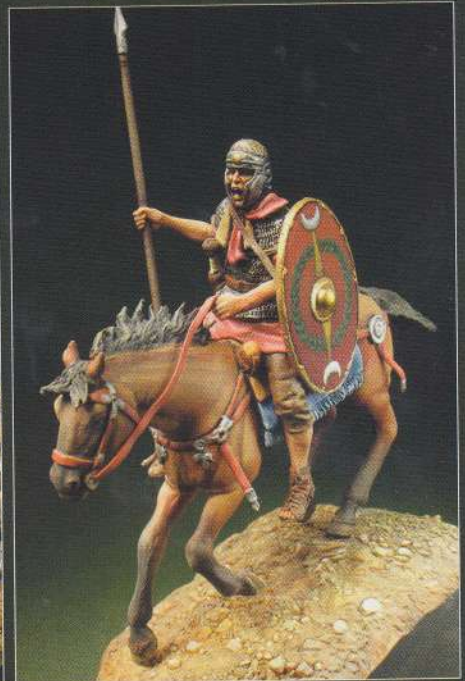

ref. CG85 Celtiberian warrior

white metal figures

ref. CG86 Imaginifer

ref. CG87 Roman litter

ref. CG88 Optio

white metal figures

ref. CG90 Vexillifer

ref. CG101 King Arthur at Mount Badon, 516 AD