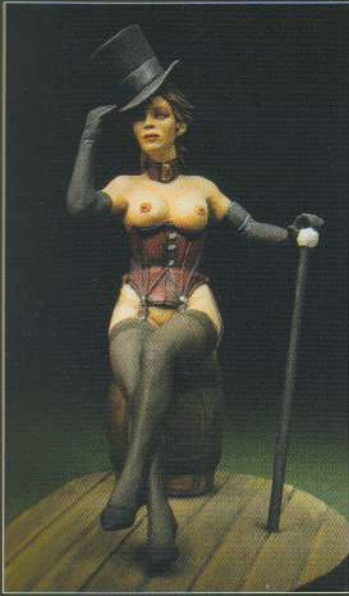

white metal figures

ref. AS929
Horus defenders

ref. AS930 Amazon's court

ref. AS931
Celtic chieftain

ref. AS932
Jenizar girl

ref. AS933
Neolithic Priestess

ref. AS936 Blue Angel

ref. AS937 Venus