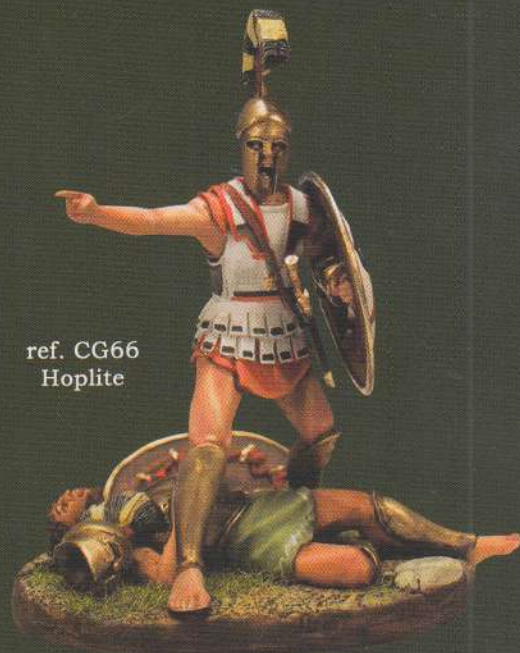

ref. CG33 Marathon

ref. CG39 Hoplite

white metal figures

ref. CG45 Achilles charriot

ref. CG52 Xenofonte's army

ref. CG66
Hoplite

ref. CG74 Etrurian hoplite

ref. CG94 Hoplite