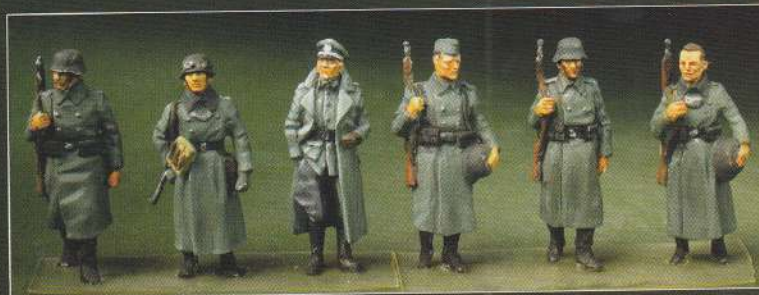

ref. SAF09
Untouchables II
1:35 scale

white metal figures

1/72 ref.01 German Panzer crew

1/72 ref.02 German Panzer crew (Afrika & Eastern front)

1/72 ref.03 German infantry. Winter 1940

1/72 ref.04 German infantry 1940-41