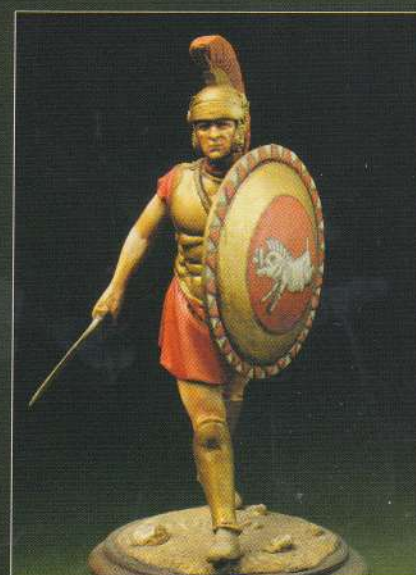

ref. CG36 Bagaude uprising

ref. CG38 Legionary

white metal figures

ref. CG40 Legionary

ref. CG41 Roman centurion
pag.10

ref. CG42 Roman hoplite

white metal figures

ref. CG43 Cartaginian stand.