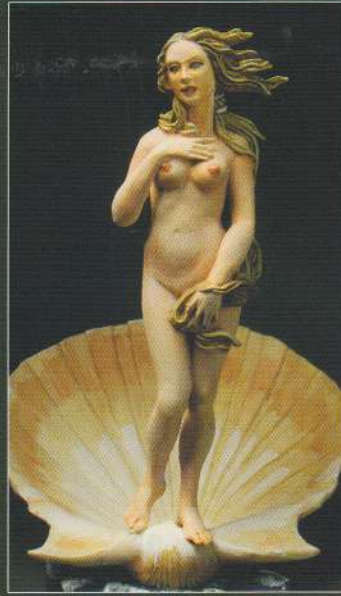

white metal figures

ref. AS929
Horus defenders

ref. AS930 Amazon's court

ref. AS931
Celtic chieftain

ref. AS932
Jenizar girl

ref. AS933
Neolithic Priestess

ref. AS936 Blue Angel

ref. AS937 Venus