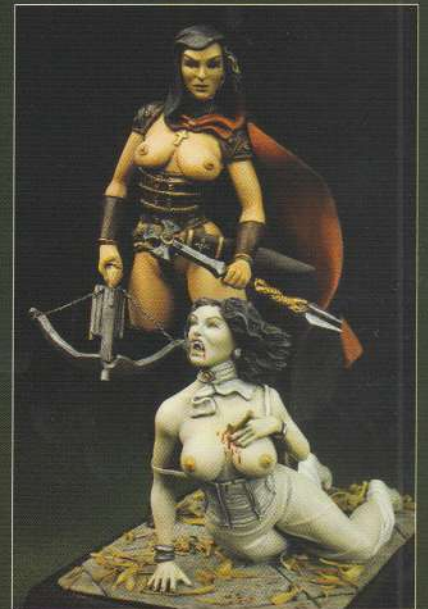

ref. AS952 Daitona girl III

ref. AS953 Dioniso's guard

ref. AS954
Elf-Vampire warrior

ref. AS955
Gulliver girl

ref. AS956
Dragon head warrior

ref. AS957
Freak's hunter

white metal figures

ref. AS958
Wounded vampire