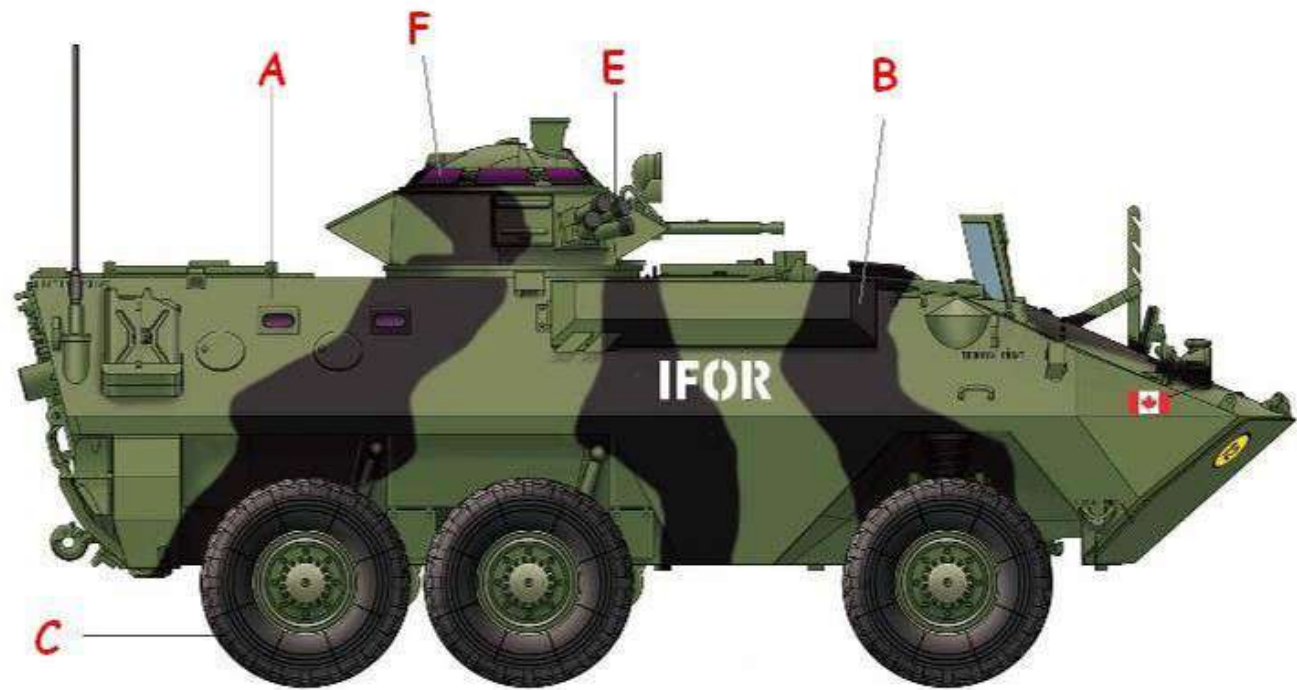

Blindado BA-6 - Spanish Republican Army - 1.936 - 1.939

- Camuflaje - Camouflage:
- Base - Overall: 73609
- Manchas arena - Sand stains: 71033
- Franja negra - Stripe black: 71057
- Armas - Weapons: 70863
- Ruedas - Whells: 70862