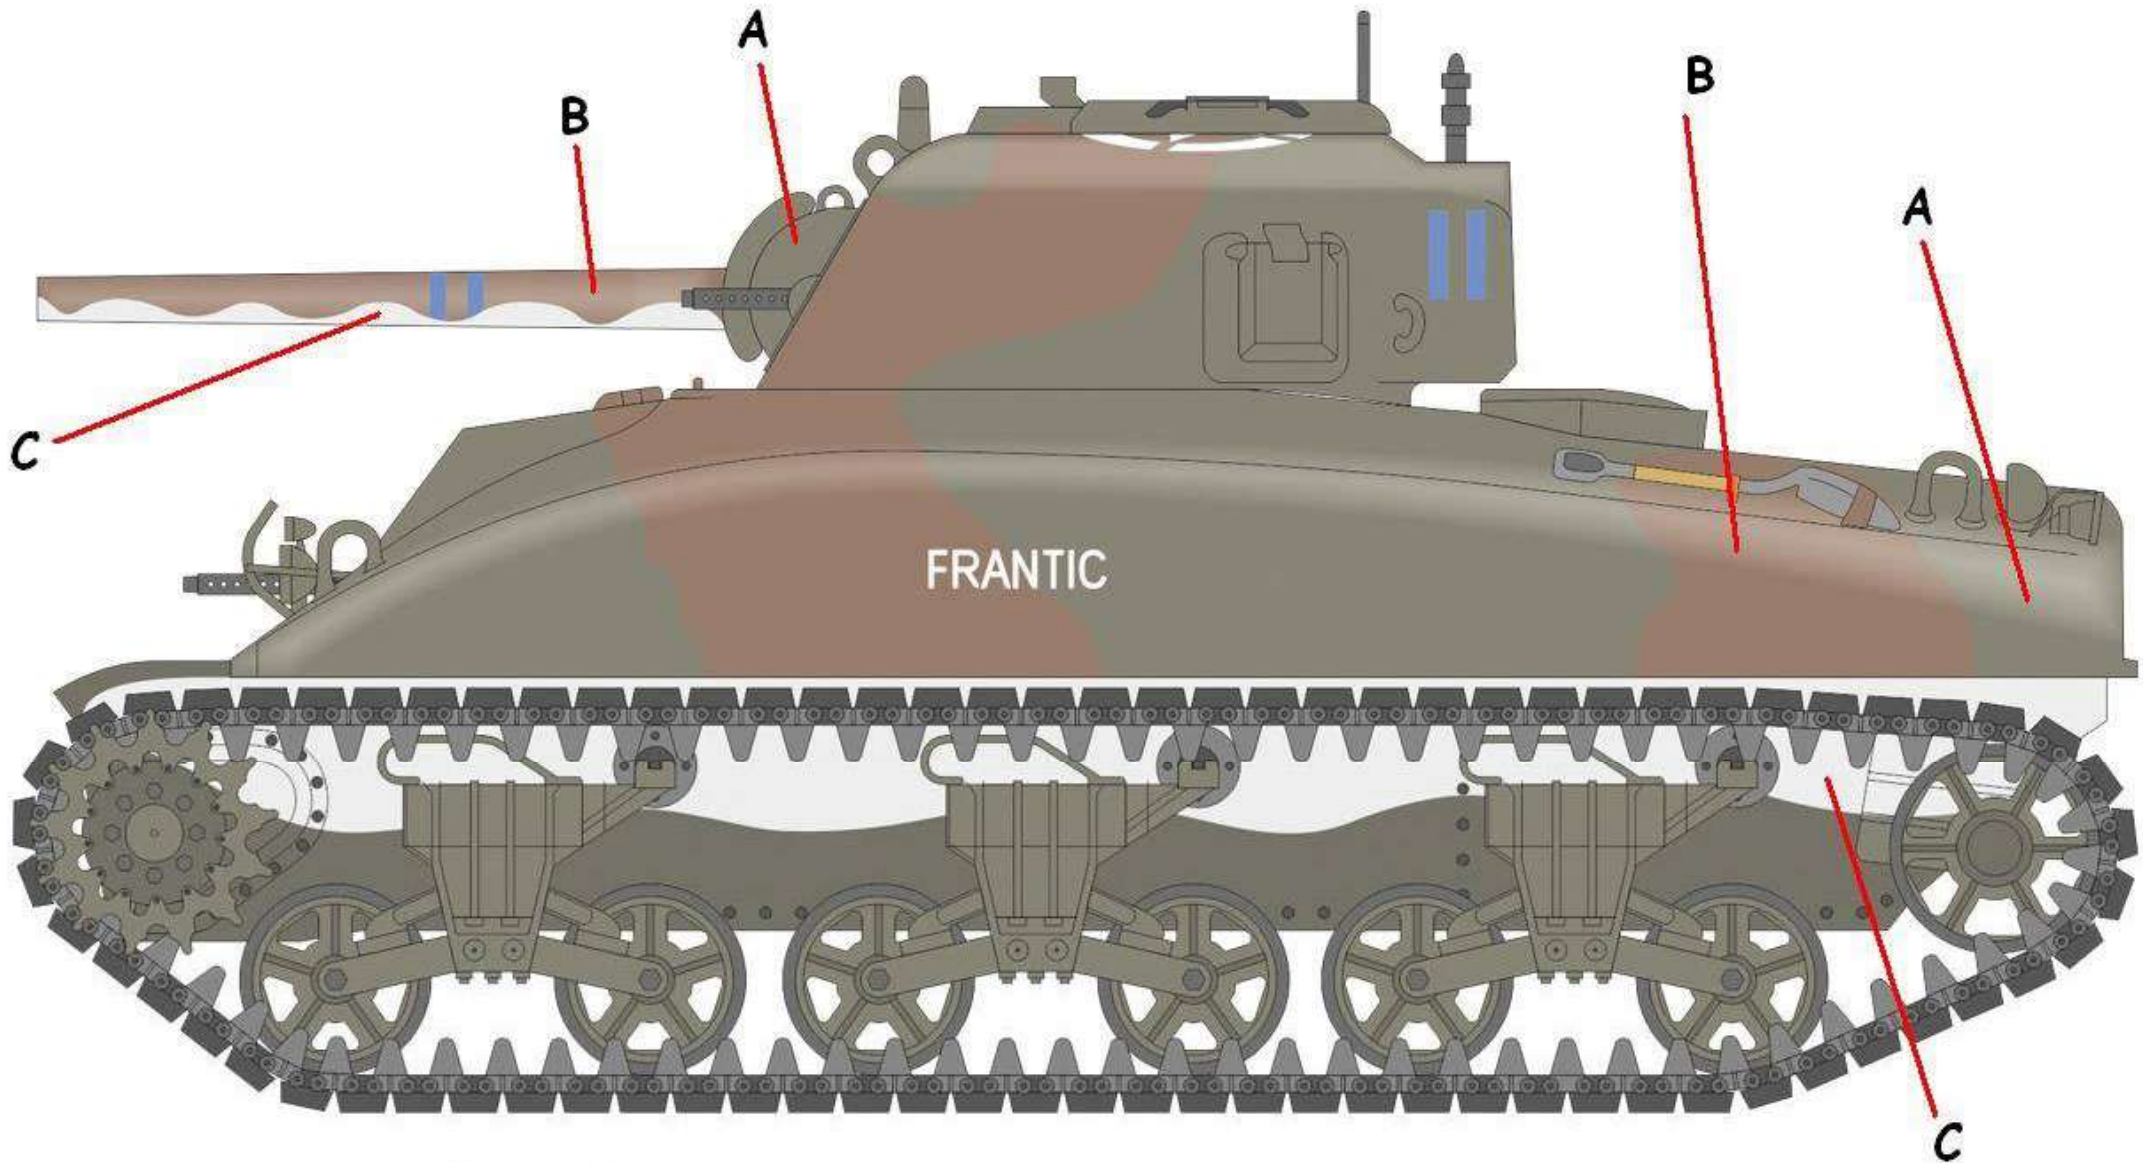

Tank M-4 A1 Sherman - 13th Armored Regiment-1st Armored Division, Anzio-Italy 1944

Camouflage:

A: Olive Drab 73608

B: Earth Red 71293

C: White 71279