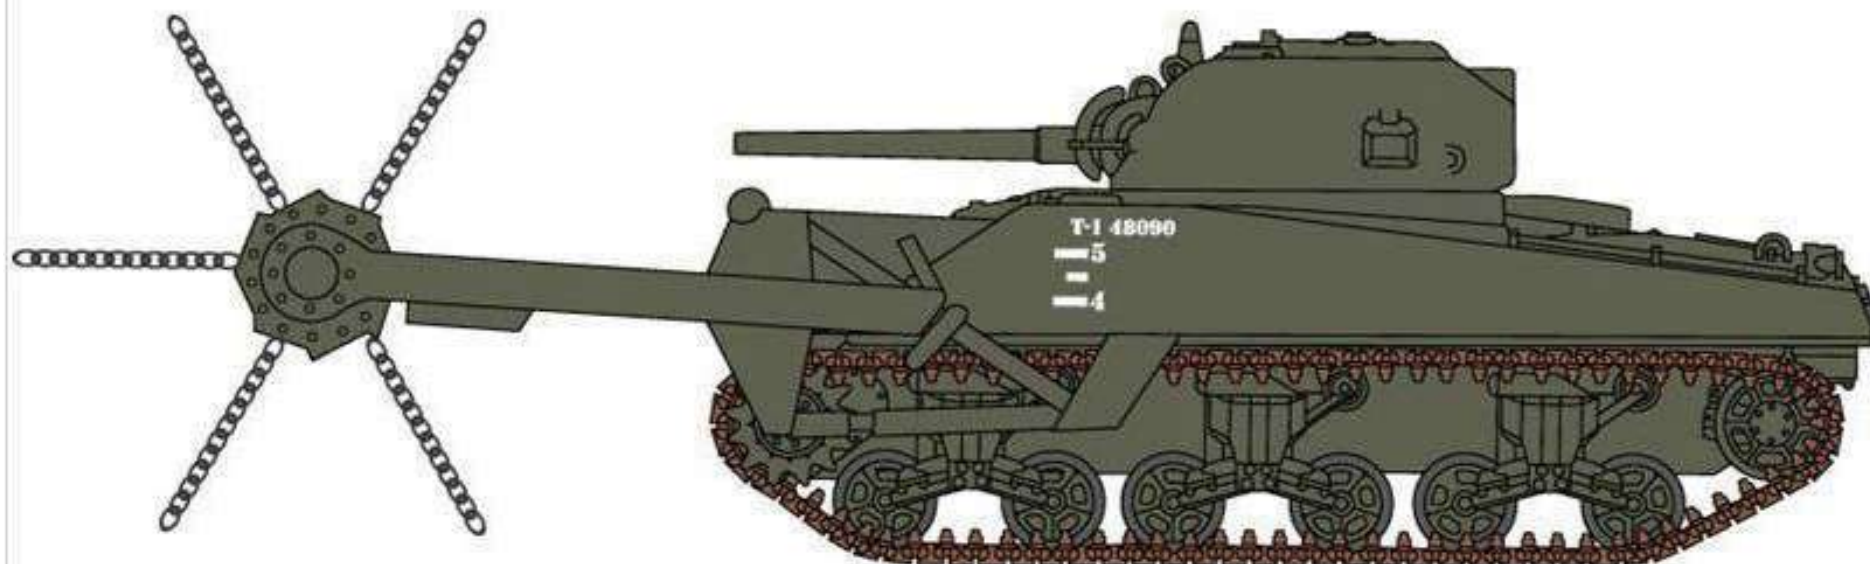

Sherman Crab tank 79th Armoured Division - Gold beach

Camuflaje - Camouflage:

. - todo - overall: 73607

Tubo de escape - Exhaust pipe: 70846

Orugas - Tracks:

. - goma - rubber: 70862

. - metal - metal: 70865

Correas - Belts: 70843

Armas & Herramientas - Weapons & Tools:

. - metal - metal: 70865

. - madera - wood: 70876