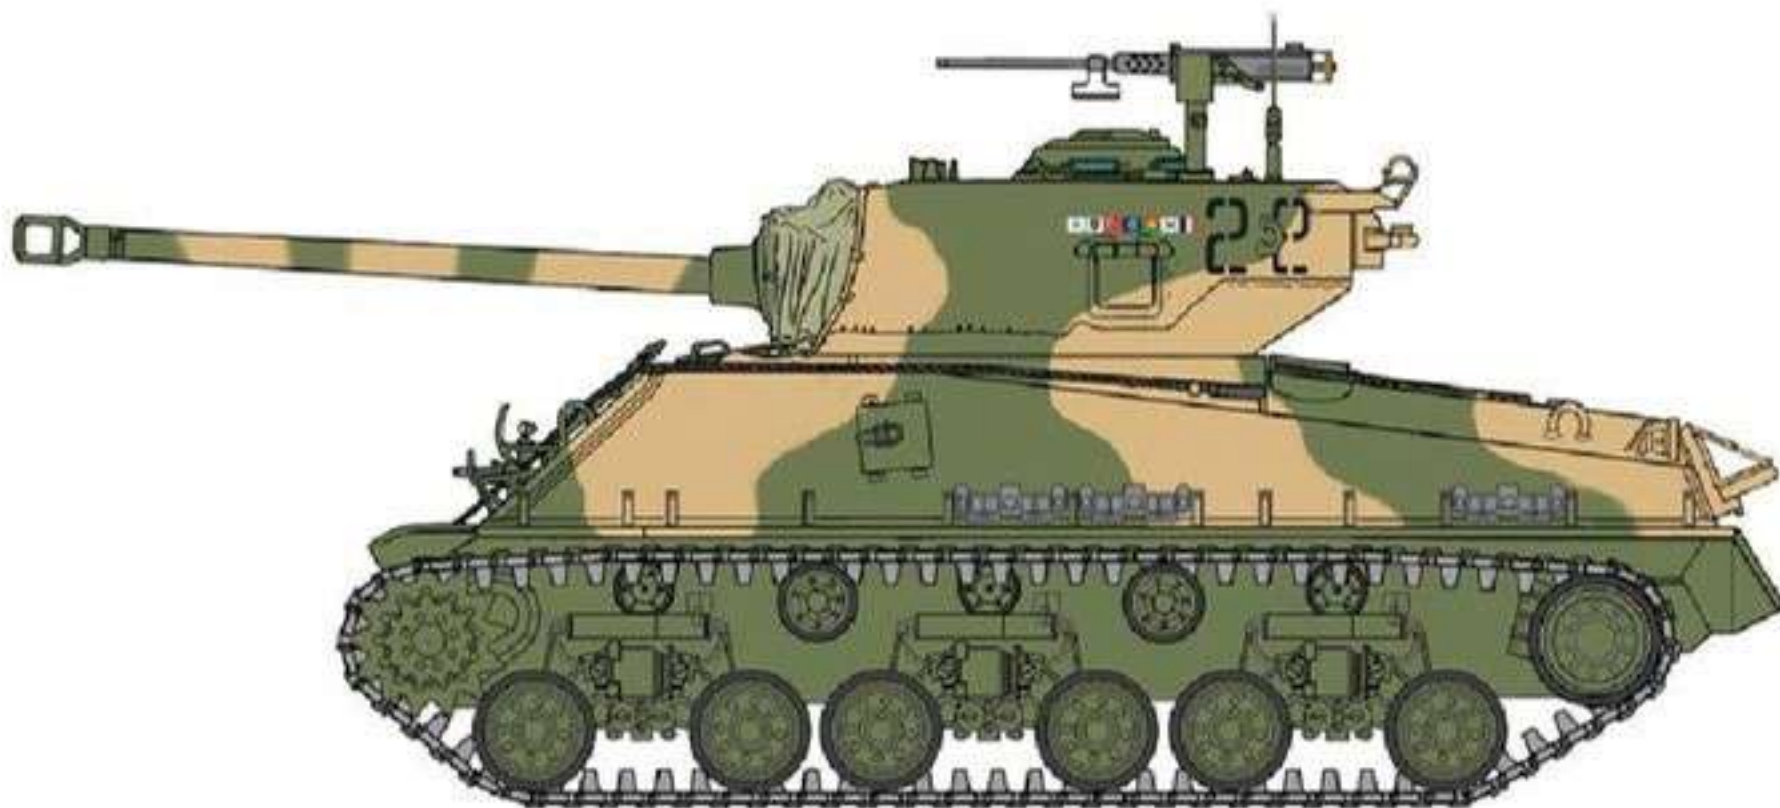

Tank M-4 A1 Sherman - 13th Armored Regiment-1st Armored Division, Anzio-Italy 1944

Camouflage:

A: Olive Drab 73608

B: Earth Red 71293

C: White 71279

Carro de combate M-4 A3E8 Sherman - U.S. Army, 2ª Div. Infantería - Korea