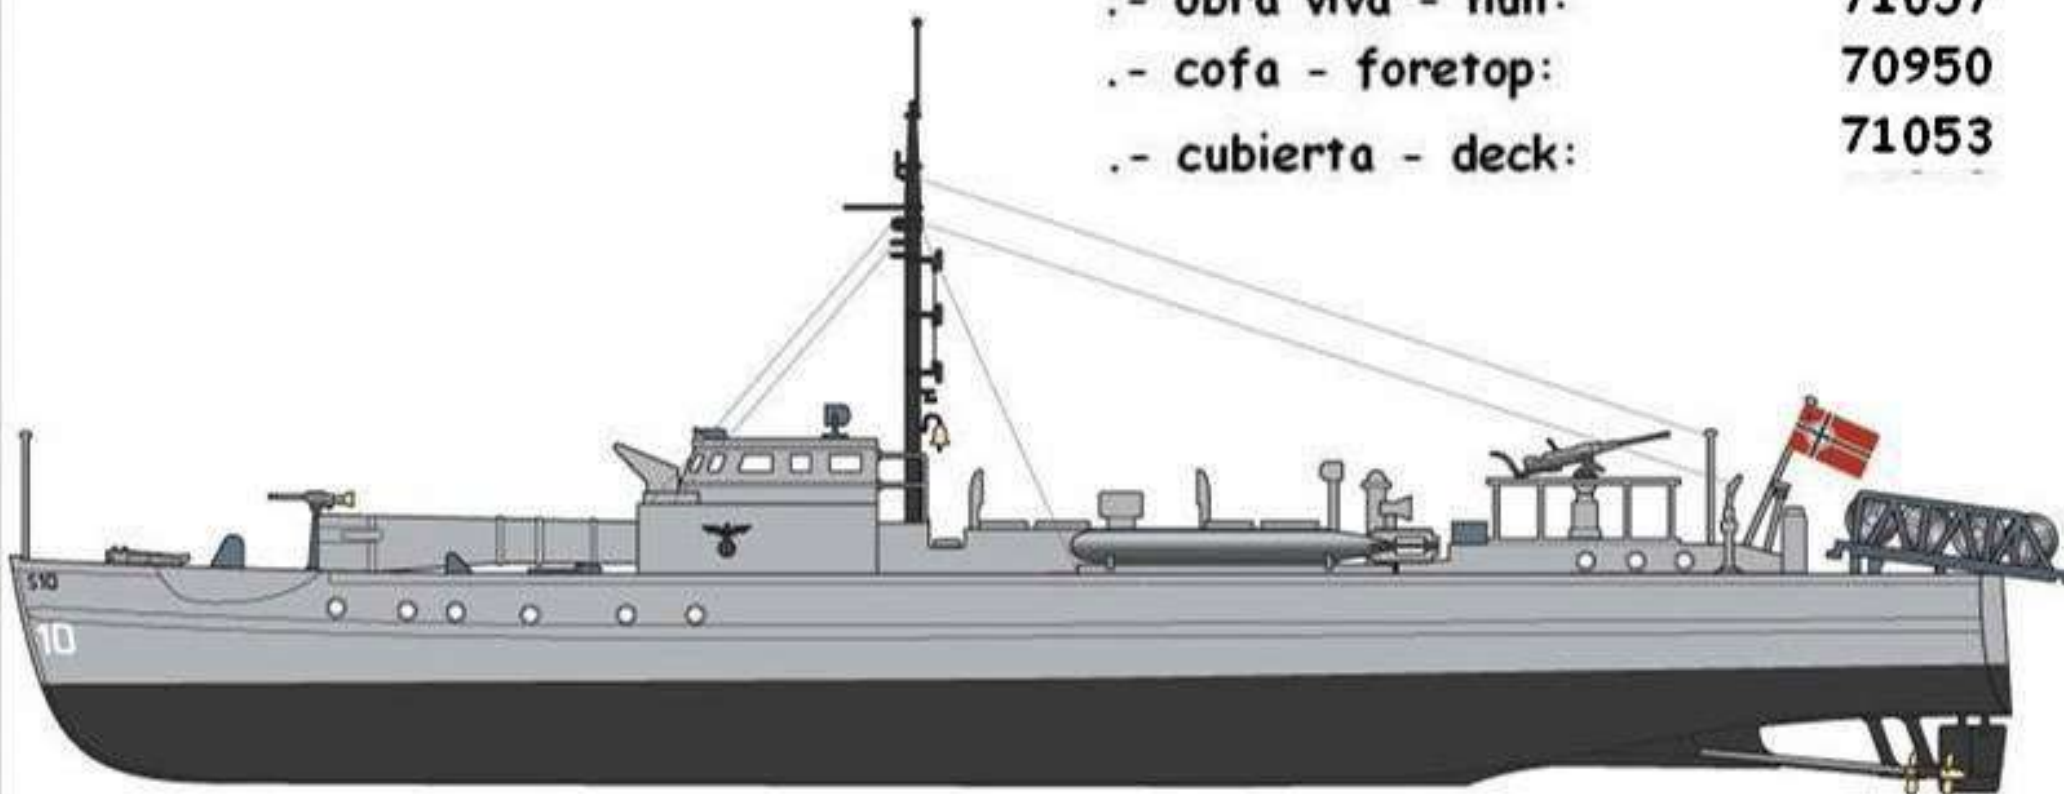

German S-Boat

Camuflaje - Camouflage

- .- obra muerta - freeboard: 71051
- .- obra viva - hull: 71057
- .- cofa - foretop: 70950
- .- cubierta - deck: 71053

- **Bote salvavidas - Lifeboat:** 70862
- **Helice - Propeller:** 70996
- **Armas - Weapons:**
- .- madera - wood: 70876
- .- metal - metal: 70863

- **Torpedos - Torpedoes:**
- .- cuerpo - body: 70993
- .- morro - nose: 70999