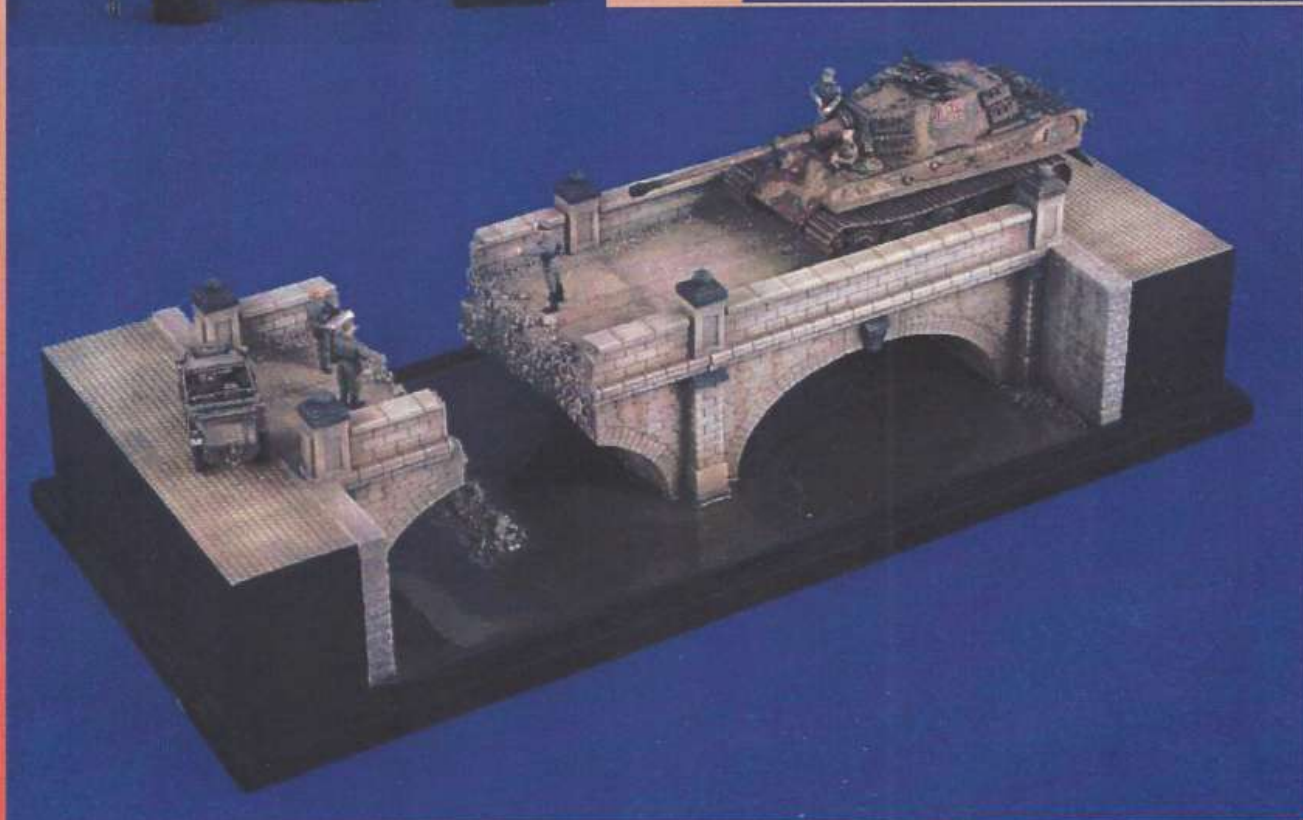

2410
Panzergranadier Eastern Front (Choice of Heads)
120mm - 1:16

Verlinden Productions, Inc.

Lone Star Industrial Park
811 Lone Star Drive
O'Fallon, MO 63366 U.S.A.
Phone : (636) 379 00 77
Fax : (636) 281 00 11
Internet Address : <http://www.verlinden-productions.com>

2408 Stone Bridge System 1:48

Kit Contents