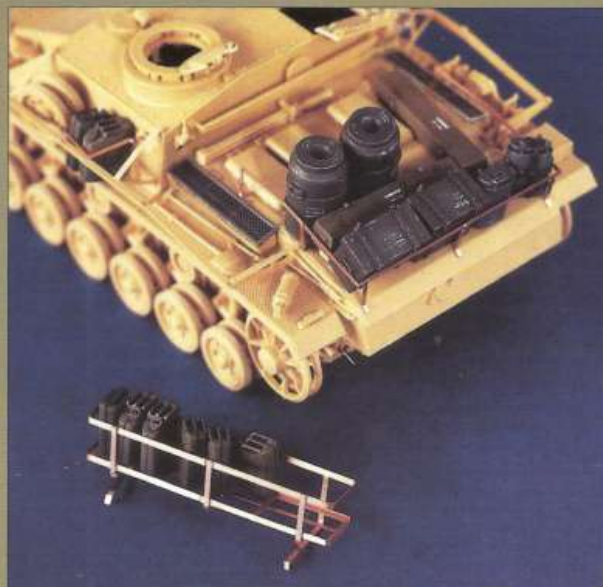

The VLS Corporation

Lone Star Industrial Park
811 Lone Star Drive
O'Fallon, MO 63366 U.S.A.

Phone : (314) 281-5700
Fax : (314) 281-5750

Internet Address : <http://www.vls-vp.com>
e-mail to : vlsmo1@il.net

1219 Panzer III & Stug III Jerrycans and Equipment Racks 1:35

- 1216 U.S. Heads WWII to Present 1:35
- 1217 Confederate Infantryman Wounded 120mm
- 1218 Captain USAAF WWII 1:35
- 1219 Panzer III & Stug III Jerrycans and Equipment Racks 1:35
- 1220 F4U-1/2 Superdetail Set 1:48
- 1221 US Infantry 3rd. Inf. Div. Europe 120mm
- 1222 General Robert E. Lee 200mm Bust
- 1223 "Captured!" - Europe 1944 1:35
- 1224 Farmer with Horse 1:35
- 1225 War Souvenir 120mm

VM-08-01 Verlinden Modeling Magazine Vol.8 No.1