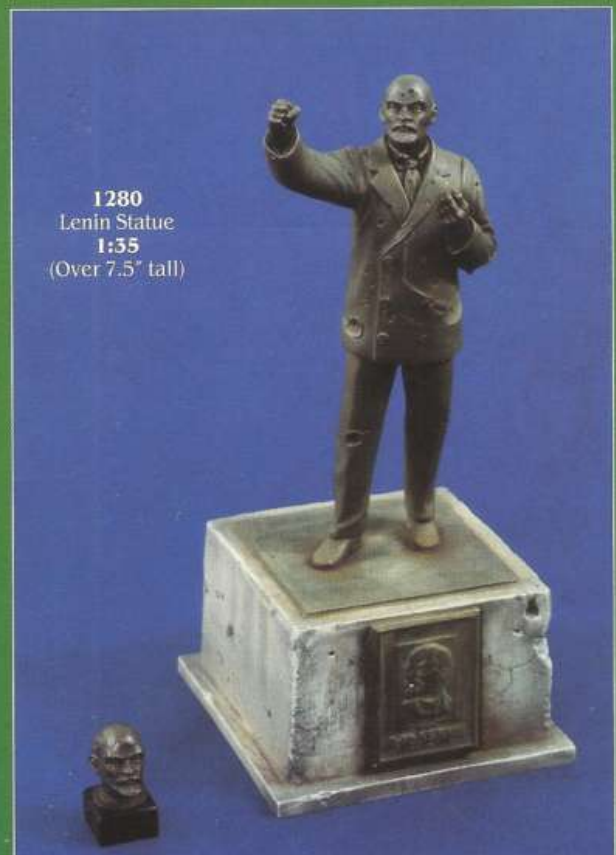

Leaflet Order No.LEAF-09/97  
© 1997 The VLS Corporation

1280 Lenin Statue  
1:35  
(Over 7.5" tall)