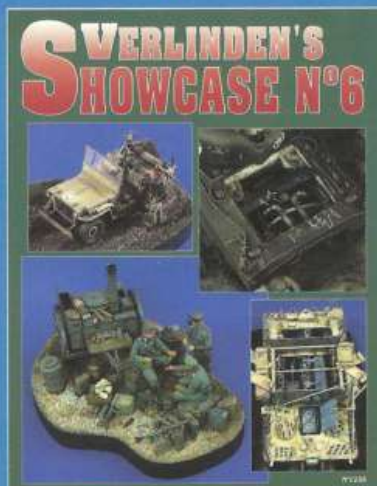

## New Item Leaflet

1233 Bare Horse II 120mm

1250  
Black Prince Ca. 1300  
120mm

1231 Knight Ca. 1300 120mm

APRIL  
1997

1228 German Paratrooper in Jump Suit  
120mm

1235 Showcase N°6

1229 Take Five 1:55