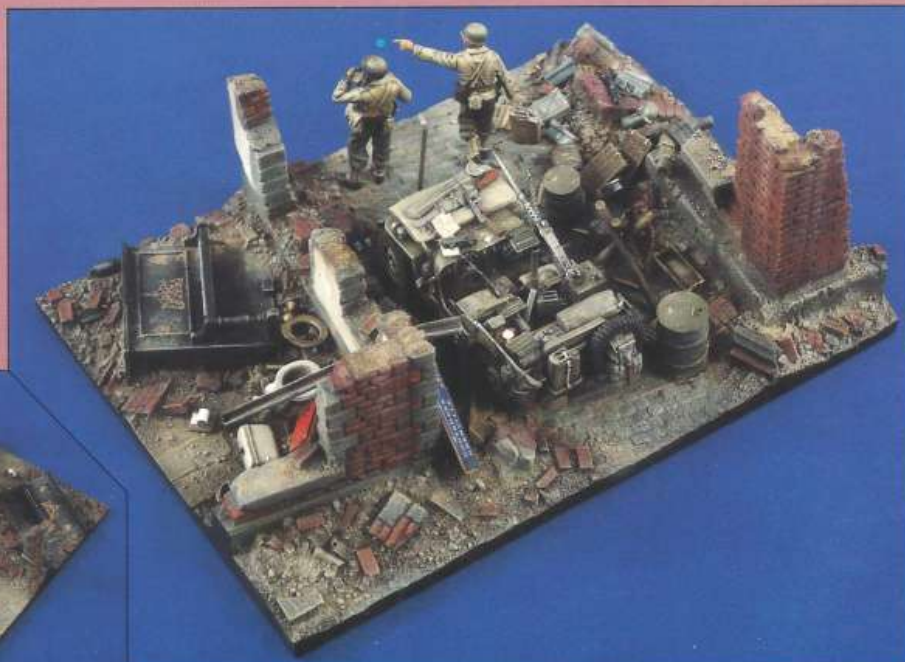

Japan
Morimura Bros. Inc
Morimura Bldg,
3-1 Toranomom,
1-Chome, Minato-ku
Tokyo 105, Japan
Tel. : (81) 3 3502 6439
Fax (81) 3 3502 2217

Japan
Orient Luxe Ltd.
No.6-9 Sarugaku-Cho,
Shibuya-ku
Tokyo 150 - Japan
Tel. : (81) 3 3496 1950
Fax : (81) 3 3496 3754

New Zealand
Trevor Bringans Ltd.
P.O.Box 76-156,
3 Ryan Place
Manukau City - New Zealand
Tel. : (64) 9 262 3758
Fax : (64) 9 262 3547

Taiwan
Broadway Industry Co., Ltd.
1F, No. 17, Ln 427,
Fu-Shing N.Road
Taipei, R.O.C. Taiwan
Tel. : (886) 2 545 0526
Fax : (886) 2 545 0637

North & South America
Legacy Distributing
811 Lone Star Drive
O'Fallon, MO 63366 USA
Tel. : 314 / 281 5700
Fax : 314 / 281 5750
E-mail : vlsmo1@i1.net

The VLS Corporation

Lone Star Industrial Park
811 Lone Star Drive
O'Fallon, MO 63366 U.S.A.

Phone : (314) 281-5700
Fax : (314) 281-5750

Internet Address : <http://www.vls-vp.com>
e-mail to : vlsmo1@i1.net

**VP 1348
Downtown WWII diorama base
1:35**

Number 2 of our new line of ready to paint diorama bases. Large enough to fit a small vehicle (a jeep or small tank). Separate walls detailed on both sides can be replaced if desired by larger and taller ones. Most details are cast in one piece with the base, eliminating most assembly, and just the fun of painting remains. Base measures 9" x 6 1/2" (16 1/2 x 22 1/2 cm) A fine example of VP's casting technology, and this is just the beginning. More to come!

Contents of Kit

Leaflet Order No. LEAF-06/98
© 1998 The VLS Corporation