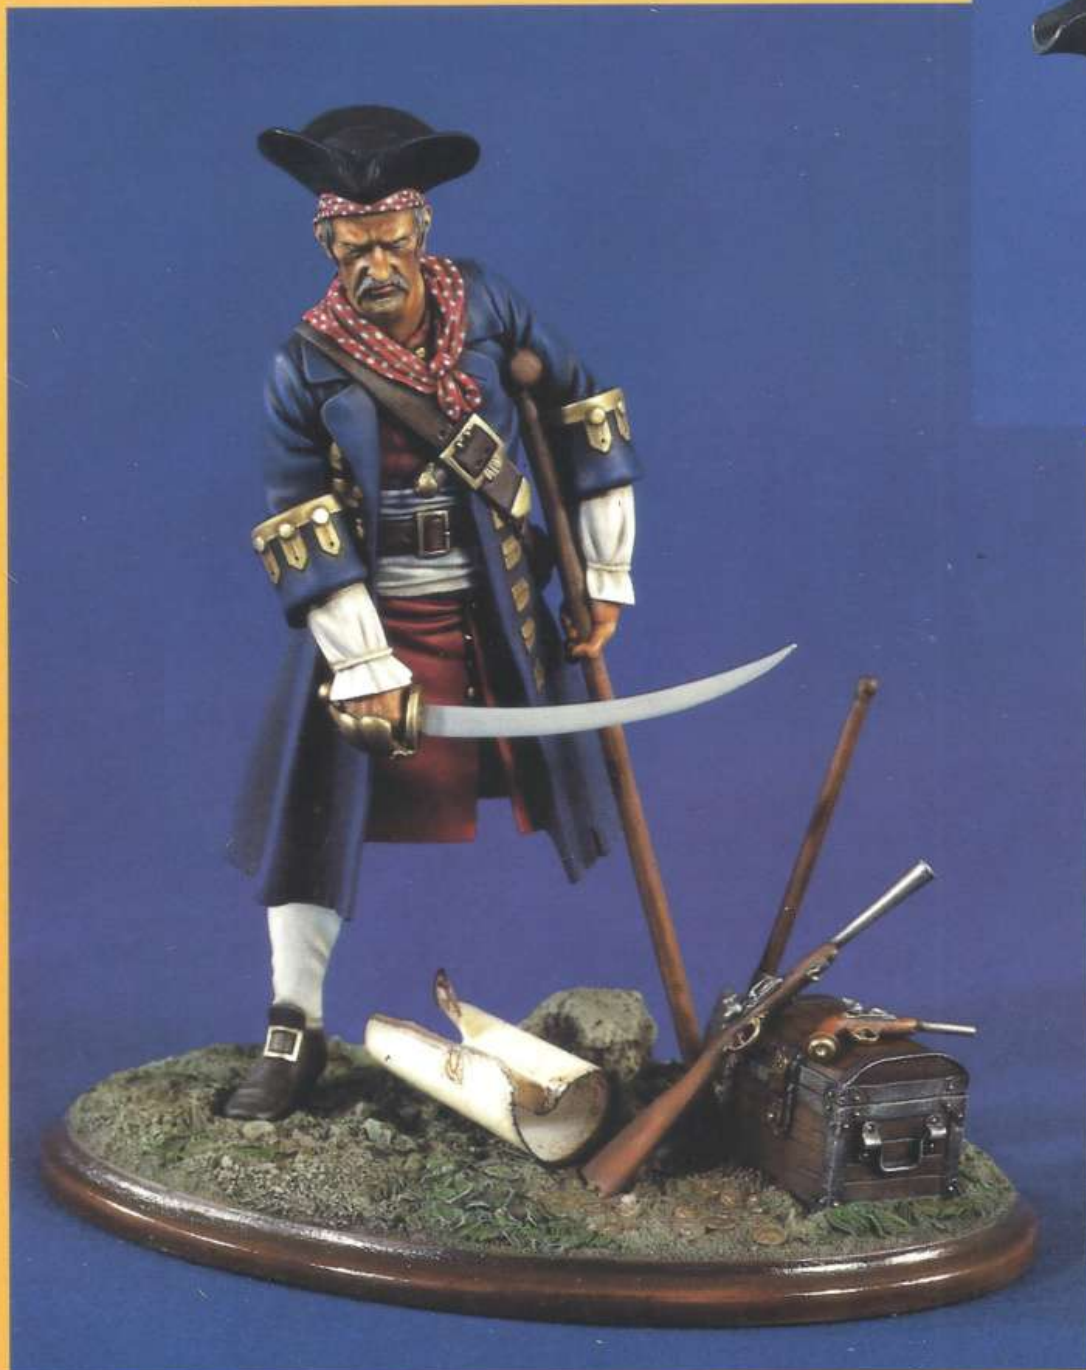

# Verlinden Productions Newsletter

January 1998 New Items

**VP 1297**  
**Pirate: Long John**  
**Silver 120mm**

Ahoy! This swarthy villain of the seas brandishes his cutlass while standing on his one good leg. Finely detailed, this figure also includes a blunderbuss, pistol, treasure chest, and shovel plus a resin base. Pose him with #1041 Buccaneer, and look for more cutthroats in the near future!