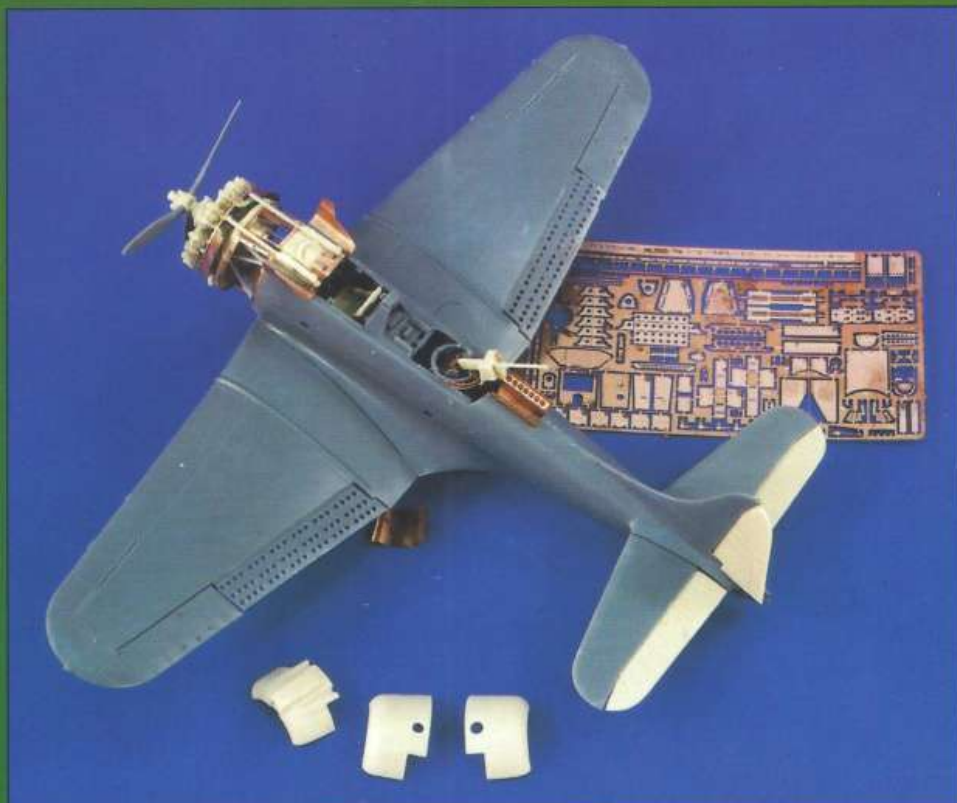

1380 German Infantry & Tank Officer WWII, Battle of the Bulge 1:35 Scale

These 2 new German WWII figures represent 2 SS soldiers in typical outfits during the Battle of the Bulge, Ardennes, 1944. The high ranking officer is wearing a leather outfit over his field gray uniform and gray army pattern forage cap. The second soldier is from a SS Panzergrenadier regiment, wearing a camouflage smock and trousers and a field gray einheitsmutze. He wears full gear and is armed with an MP40 and a panzerfaust. Both figures can also be used for eastern-front scenes of 1944-45.

1378 SBD-1, -2, -3, -4 Dauntless/ A-24 Banshee 1:48 Scale

This comprehensive detail set includes resin and photo-etched parts to expose the nose of the famous SBD (Slow But Deadly) dive bomber from Accurate Miniatures. Resin details include pilot's and gunner's seats with molded-in seatbelts, tail control surfaces, .30 and .50 cal. machine guns, complete engine and bulkhead accessories. Photo-etch details include cowl panels, cowl flaps, .30 cal. storage doors, ammo boxes, and much more.