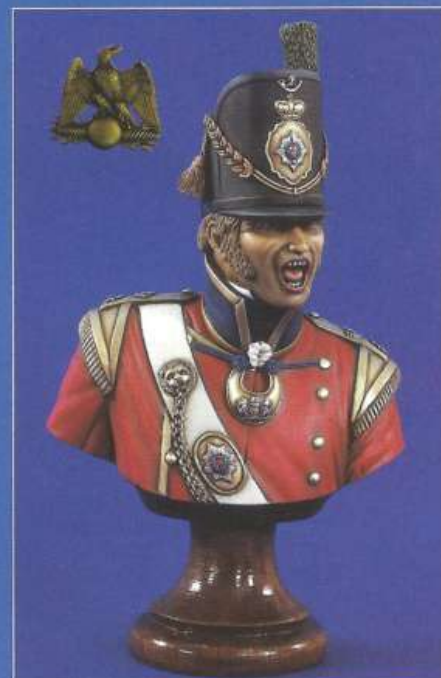

## NORTH AND SOUTH

**1539**  
13 Inch  
Siege Mortar "Dictator"  
**54mm**  
(Figure Included)

**1536** F84 Thunderjet Detail Set  
(for Tamiya)  
**1:48 Scale**

**1535**  
Hochmeister Teutonic Knights  
Ca.1230 **200mm**