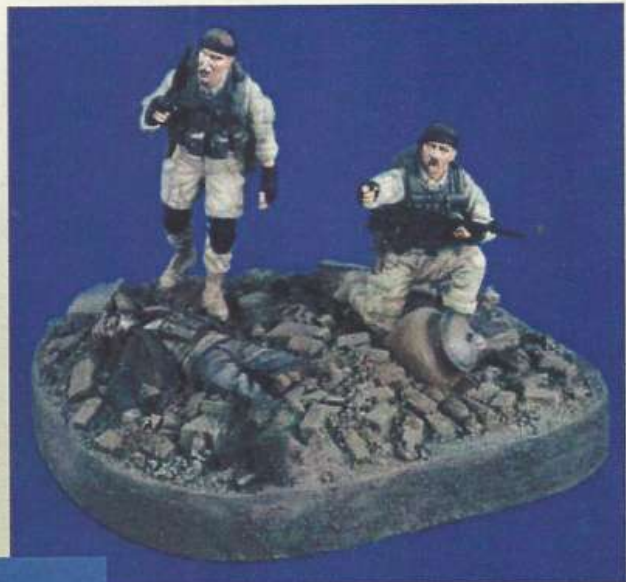

Kit Contents

2361  
Treadway Bridge Sections  
1:48

2364 Hunting Season Iraq 1:35 Vignette

March Sale  
Limited availability

0979 German Werewolf WWII  
120mm

1462 Sturmpanzer Zimmerit & Fenders 1:35

1258 Knights of Christ 120mm