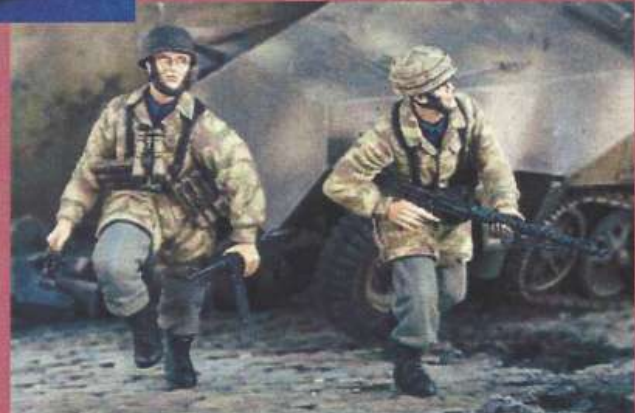

2373 German Paras Running (2 Figures) 1:35