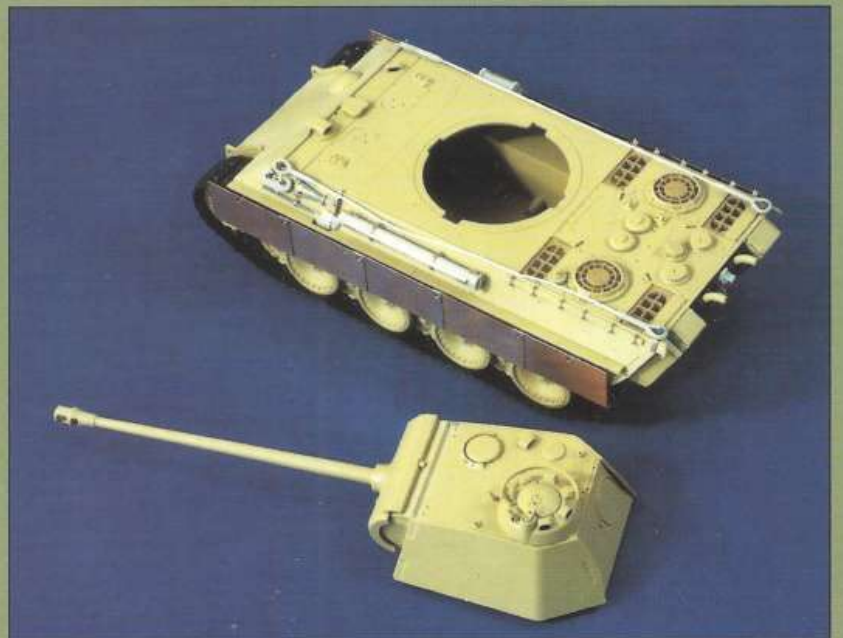

1267 US WWII Aircraft Guns Cal.50 & Cal.50 1:48

1269 US Carrier Flight Deck Sections WWII 1:48

1270 German Gun Sights & Ammo Belts (Photo-Etched) 1:48

1271 Brown Marble (Tiles & Plain) All Scales

1266 Panther G Detail Set (Tamiya) 1:35