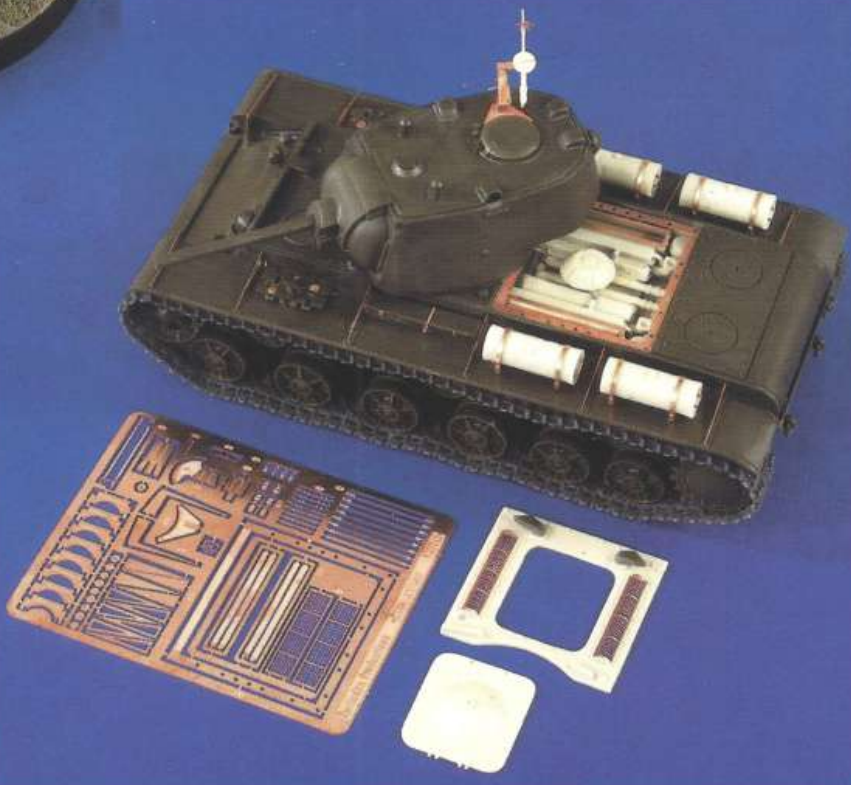

VP 1329 KV-1/KV-II Engine Compartment & Update 1/35 Scale

Here's a detailed update for some of the best-selling Russian armor of all time - Tamiya's KV series (35063, 35066, and 35142). The set includes resin fuel cells, engine compartment hatch, machine gun, engine and engine details, plus photo-etch engine screens, MG mount, and other details.