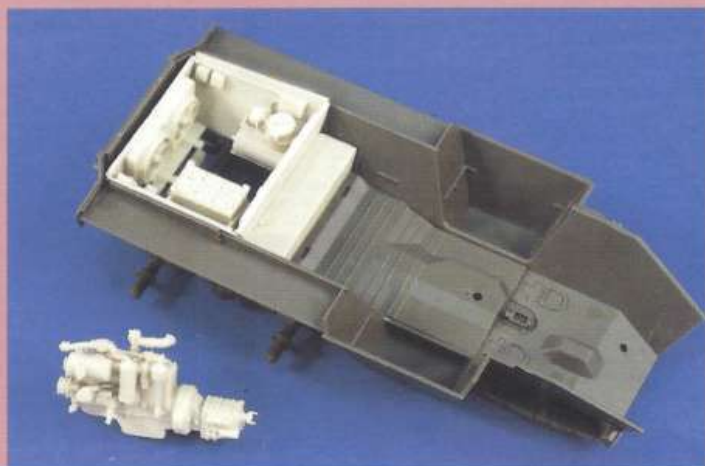

1442 M8/M20 Engine & Compartment (for Tamiya) 1:35