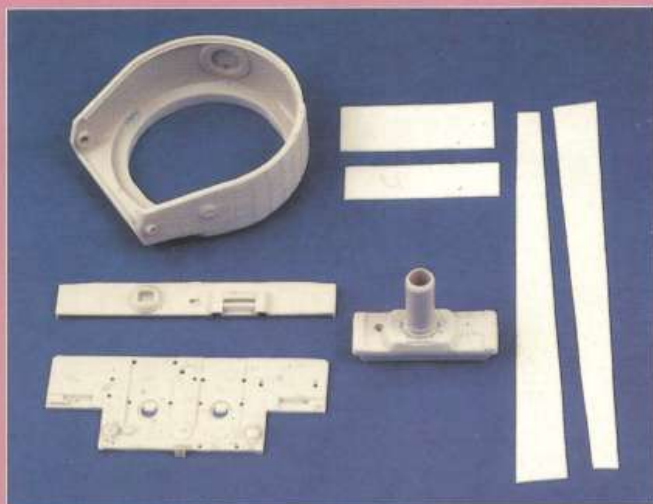

The VP

New Item Leaflet

1250
Zimmerit for Tiger IE
(Tamiya) 1:35