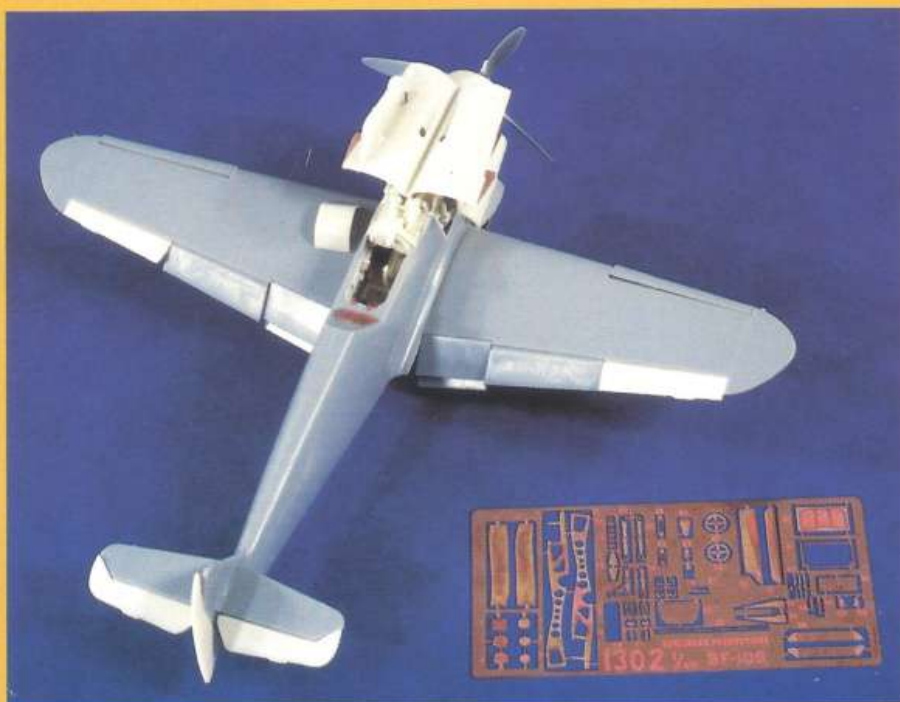

Spain
J.Escarre, S.L.
C/ Los Yébenes No.91
28047 Madrid - Spain
Tel.: (34) 171 937 43
Fax: (34) 171 947 96
Fax: (34) 171 700 92

Sweden
Wentzels Hobby
Regeringsgatan 25
103 23 Stockholm - Sweden
Tel.: (46) 08-24 07 90
Fax : (46) 08-24 16 72

Australia
J.B. Wholesalers
Units 3 & 4, 11 Kalmia Road,
Bibra Lake 6163
Western Australia
Tel.: (61) 8 9434 9100
Fax : (61) 8 9434 9195

B.S.B. Brunei
Paul Ong Trading Company
Abdul Razak Complex
Jalan Gadong
Bandar Seri Begawan
Negara Brunei Darussalam
Tel.: (673) 2 / 228 668
Fax: (673) 2 / 220 950

Japan
Morimura Bros. Inc
Morimura Bldg,
3-1 Toranomom,
1-Chome, Minato-ku
Tokyo 105, Japan
Tel.: (81) 3 3502 6439
Fax (81) 3 3502 2217

Japan
Orient Luxe Ltd.
No.6-9 Sarugaku-Cho,
Shibuya-ku
Tokyo 150 - Japan
Tel. : (81) 3 3496 1950
Fax : (81) 3 3496 3754

New Zealand
Trevor Bringans Ltd.
P.O.Box 76-156,
3 Ryan Place
Manukau City - New Zealand
Tel.: (64) 9 262 3758
Fax : (64) 9 262 3547

Taiwan
Broadway Industry Co., Ltd.
1F, No. 17, Ln 427,
Fu-Shing N.Road
Taipei, R.O.C. Taiwan
Tel.: (886) 2 545 0526
Fax : (886) 2 545 0637

North & South America
Legacy Distributing
811 Lone Star Drive
O'Fallon, MO 63366 USA
Tel.: 314 / 281 5700
Fax : 314 / 281 5750
E-mail : vlsmo1@i1.net

The VLS Corporation

Lone Star Industrial Park
811 Lone Star Drive
O'Fallon, MO 63366 U.S.A.

Phone : (314) 281-5700
Fax : (314) 281-5750

Internet Address : <http://www.vls-vp.com>
e-mail to : vlsmo1@i1.net

VP 1302

Me-109G-2 Super Update 1/48

An all-new update packed with detail. Includes resin engine, cowl panels, full cockpit, machine guns, control surfaces, spinner hub, supercharger intake, and more, plus a comprehensive sheet of photo-etched details. For complete color reference and detailing, see the new Lock-On book #1303.

Leaflet Order No.LEAF-01/98
© 1997 The VLS Corporation