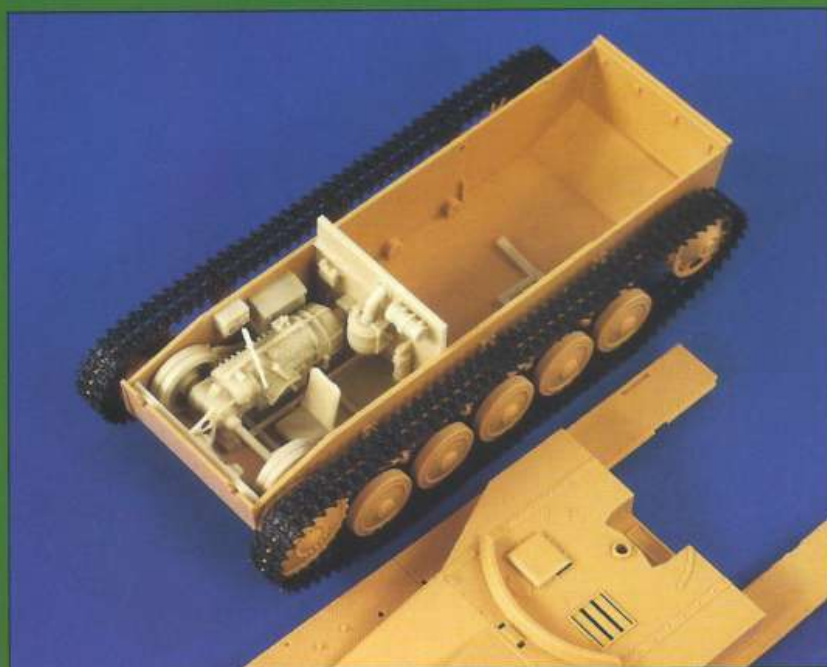

1379 Wespe Driver Compartment 1:35 Scale

This full Wespe driver compartment fits the Tamiya kit. It contains resin floor, back wall, full transmission, driver's controls, and instruments. Looks great through the large open driver's compartment hatches.