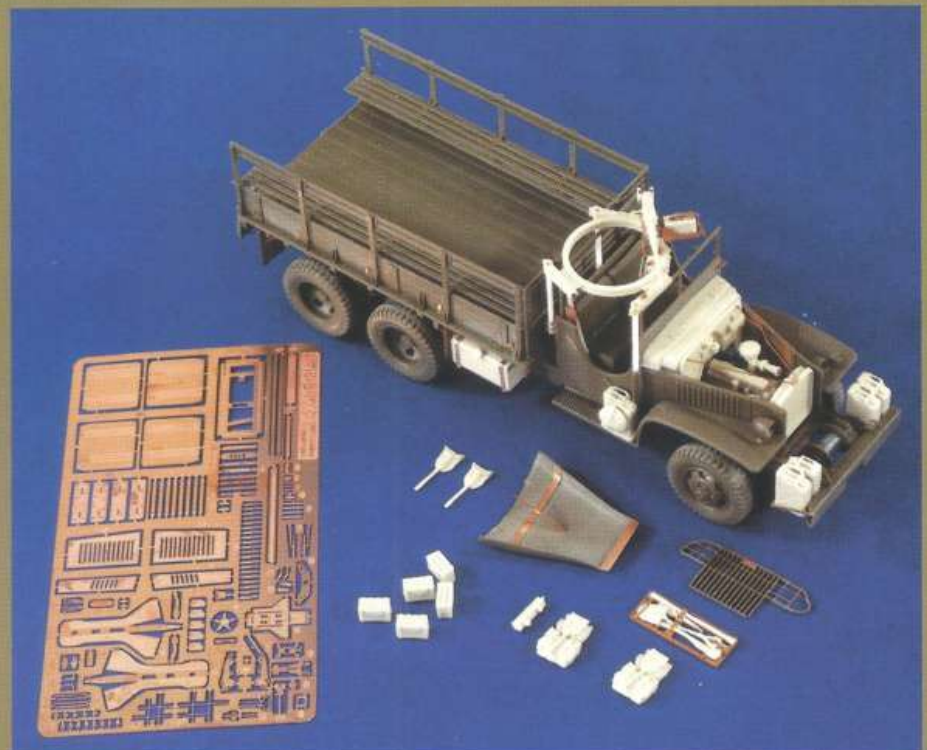

VP 1314 GMC 6x6 Update Set 1/35

A detailed update for Tamiya's latest. Resin parts include .50 caliber machine gun, M3 ring mount, complete engine, fuel tank, new firewall, upper decking for hood removal, radiator, pioneer tools, fuel cans, ammo cans, stowage, and more. Photo-etch includes machine gun cradle, new mudflaps and brackets, engine compartment detailing, windshield wipers, rifle brackets, pioneer rack, and various other exterior fittings.