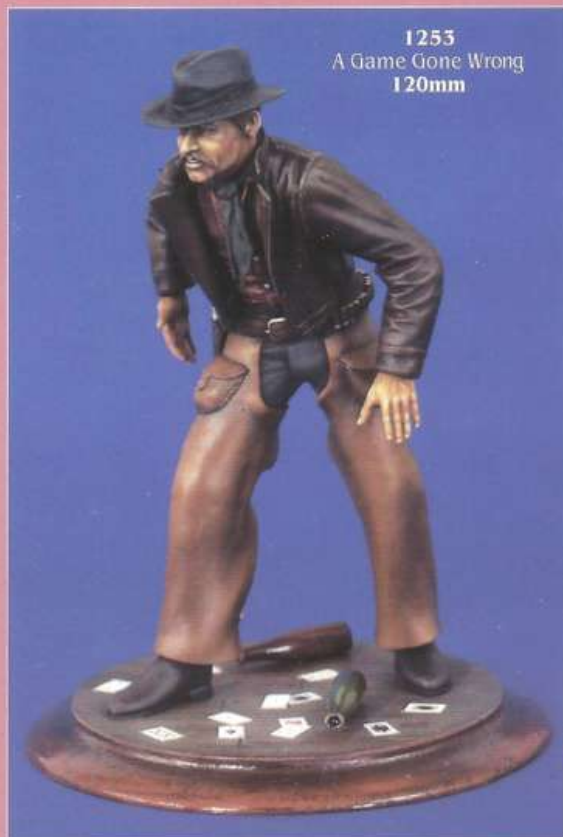

1253
A Game Gone Wrong
120mm