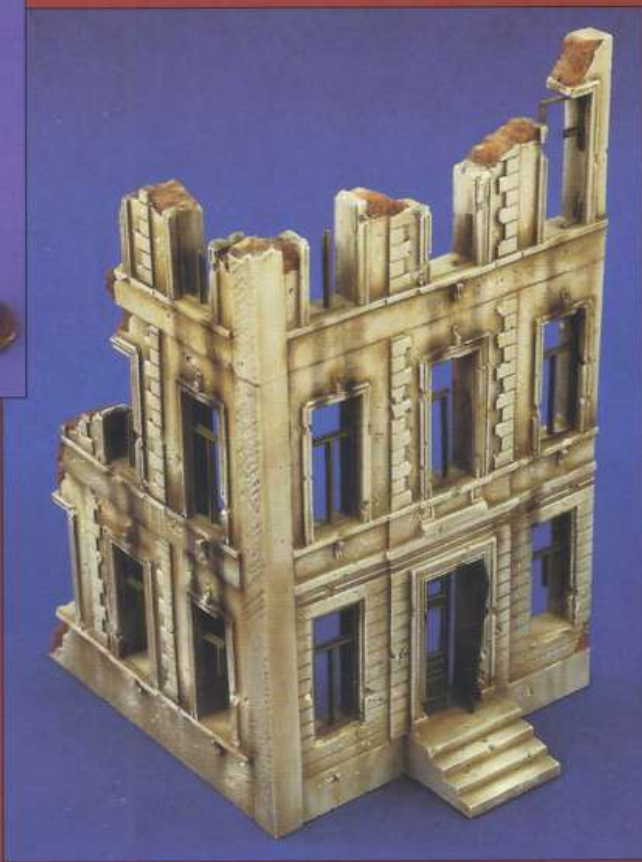

1385 City House Corner 1:35 Scale

This is the first in a series of large metropolitan city housefronts, 2 or 3 more of which will follow soon, enabling the builder to construct a large street scene by combining different kits. This is a large building measuring 6.5" x 6" (15cm x 14cm) and almost 11" high (27cm). Ceramic walls, resin details, window frames, and doors.