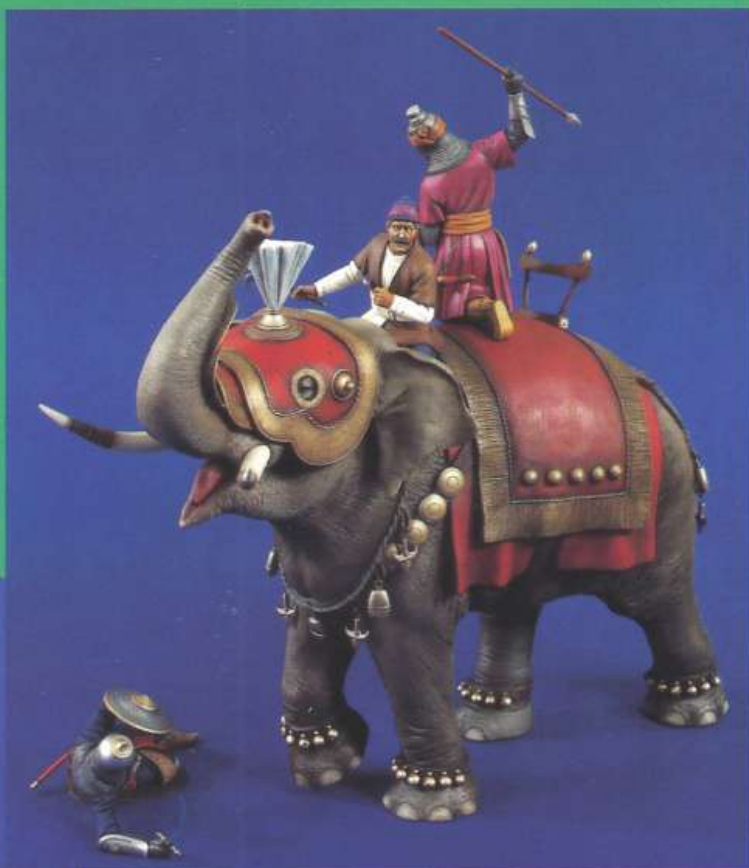

COMING IN MARCH!

VP 1319 Mughul India War Elephant 16th Century 120mm

Weighing nearly five pounds and standing over 10" from hoof to trunk, here's the largest single resin casting we've ever produced. This massive animal comes complete with three figures - mahout driver and gunner plus a Hindu ground defender - and is heightened even more by the kneeling attacker. Both fighters are heavily armed in chain mail and helmet and wear the colorful robes of the period. The elephant is represented in the typical dress of fabric-covered lamellar and mail to protect its vulnerable ears, head, and trunk, and was widely used for both attack and transport roles. This colorful release is a painter's delight and a guaranteed showpiece. (Base not included.)