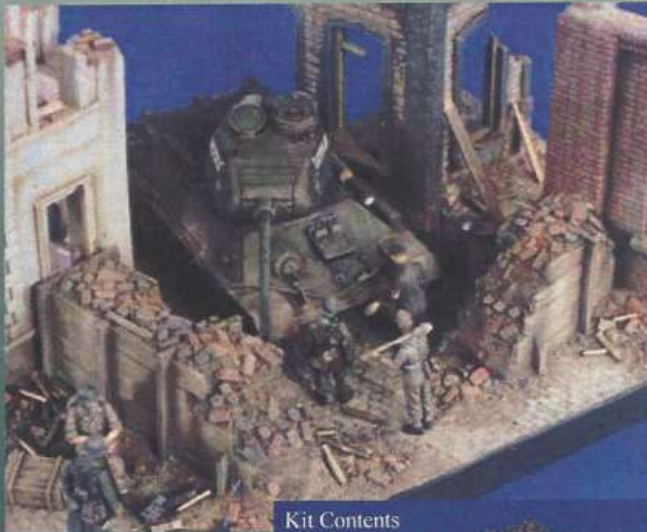

# Verlinden Productions May 2008 Releases

2437 Tank Trap Obstacles 1:35

Kit Contents

2438 Surrounded (4 Figures + Base) 1:35

Leaflet Order No. LEAF-05/2008  
© 2008 Verlinden Productions, Inc.

2434

US Tank & AFV Crews Iraq Conversion Parts  
1:35