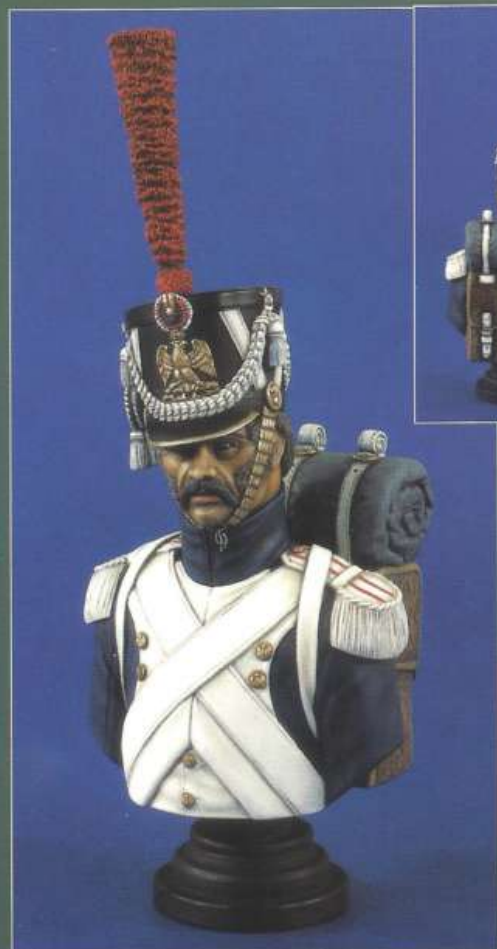

VP 1338 Skeleton Warrior 150mm

A unique fantasy figure and a welcome addition to the VP 150mm series. This "undead" warrior is all resin, wielding a heavy battle axe and shield. Resin base includes integral steps and skulls. Optional horned helmet is included, along with an instruction sheet for assembly. Take a break from reality!