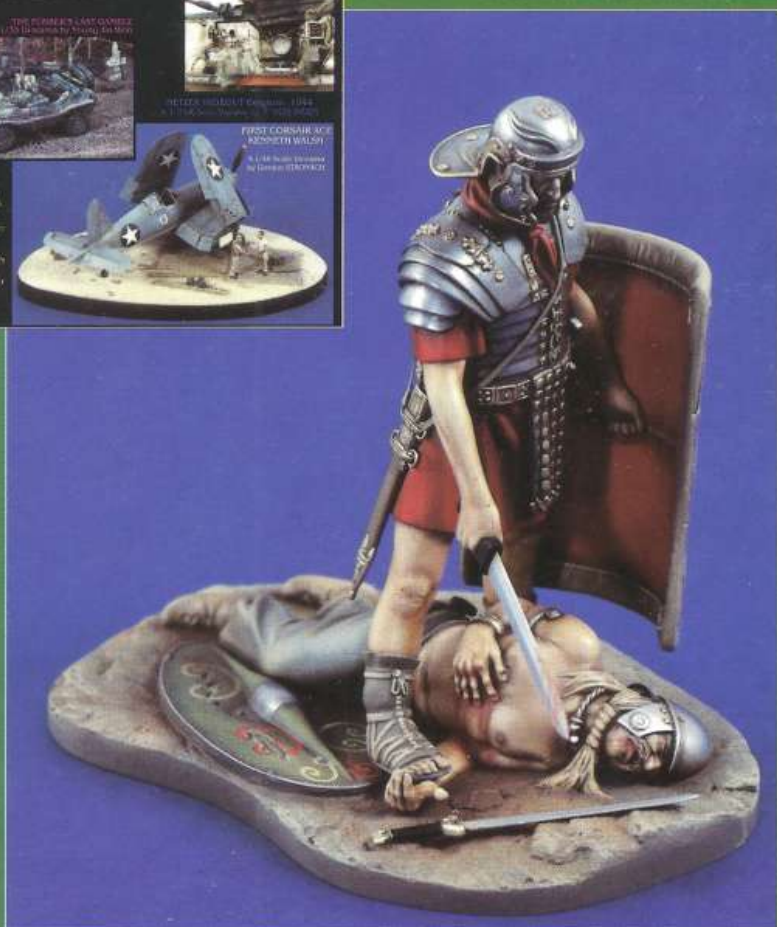

## New Item Leaflet

1273 Willys Jeep Recon & Command Conversion (for Italeri) 1:35

September  
1997

1279 Death of a Celt 120mm

1276 Roman Centurion 200mm Bust