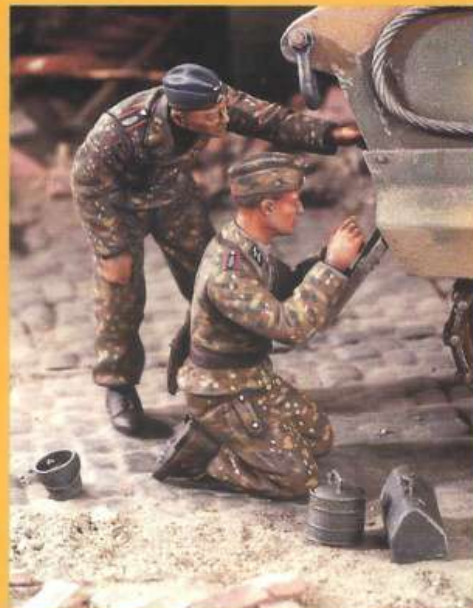

VP 1303

Lock-On N°28: Me-109G-2

Here's an all-new aircraft reference unlike any before it. This full-color book contains hundreds of photos of a meticulously restored Me-109 in England. Several million dollars went into the research and restoration of this aircraft, brought back to flying condition by its owners. The book is packed with technical data and extensive research into every facet of the 109, plus plenty of detail shots on both plane and crew. Details of the #1302 set were taken from this plentiful reference, which contains over 215 full-color photographs.