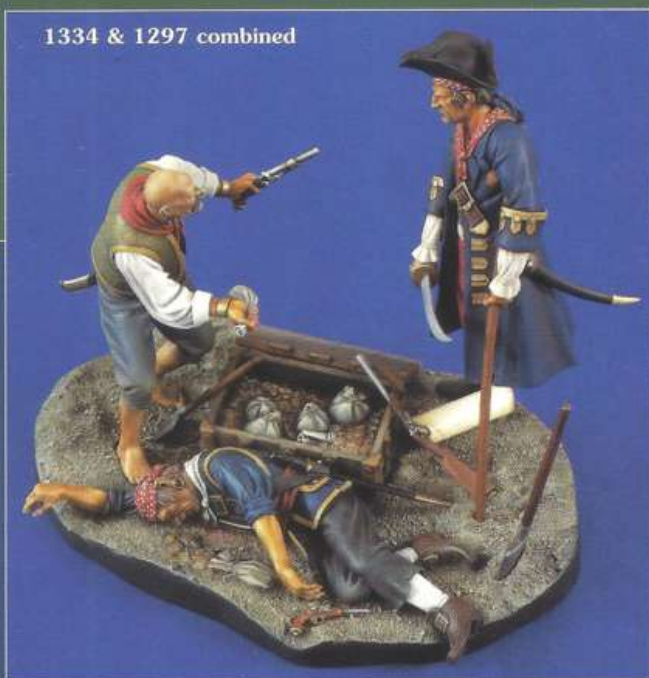

# Verlinden Productions Newsletter

May 1998  
New Items

1334 & 1297 combined

**VP 1334**  
**The Pirates: "Greed"**  
**120mm**  
**(2 figure vignette)**

The much-anticipated figures to go along with Long John Silver (#1297) are here! These cut-throats create an instant scene - a quarrel over a chest full of booty. The fallen pirate is integral with the base, while another villain brandishes a flintlock pistol and a bag of gold. The animation and remarkable character of the figures is certain to please. Shovel and treasure chest are included, along with base indentations for Long John. Or expand the scene with a fourth pirate, the Buccaneer (#1041).