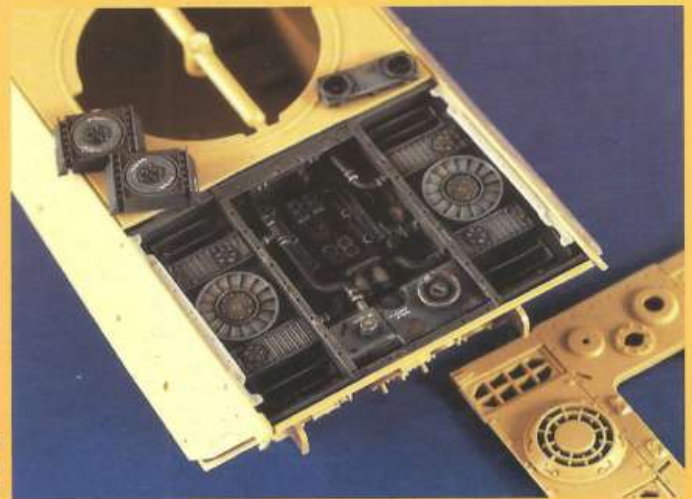

The VP

New Item Leaflet

JANUARY
1997