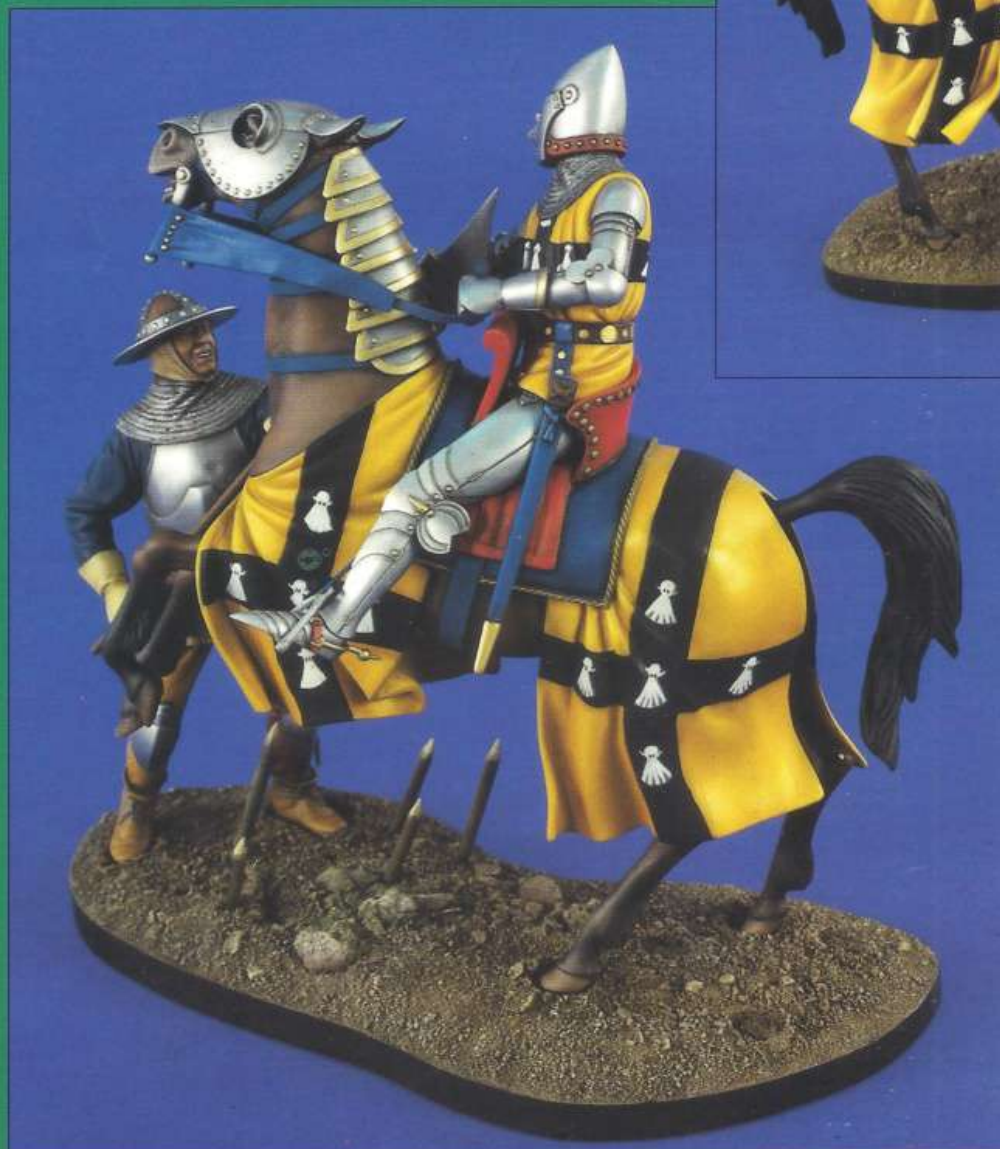

Verlinden Productions Newsletter

November
1998 New Items

1400
Battle at Agincourt 1415
120mm

Our showpiece for this month is this dramatic action-packed vignette cut-out from the battle of Agincourt, 1415. Waleran, French Count of Fauquembergues, is clashing with an English Man-at-arms. The outcome of this encounter is up to your imagination.