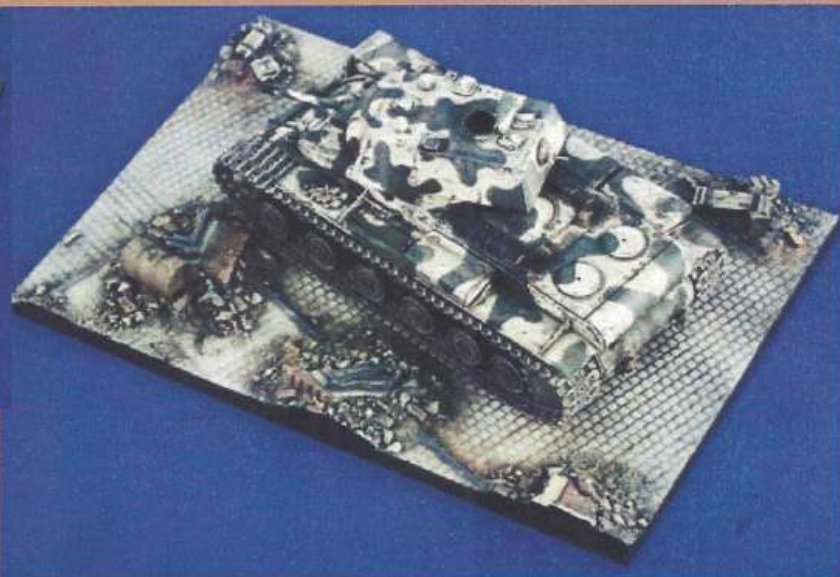

2397 Kubelwagen Crew 1:20mm