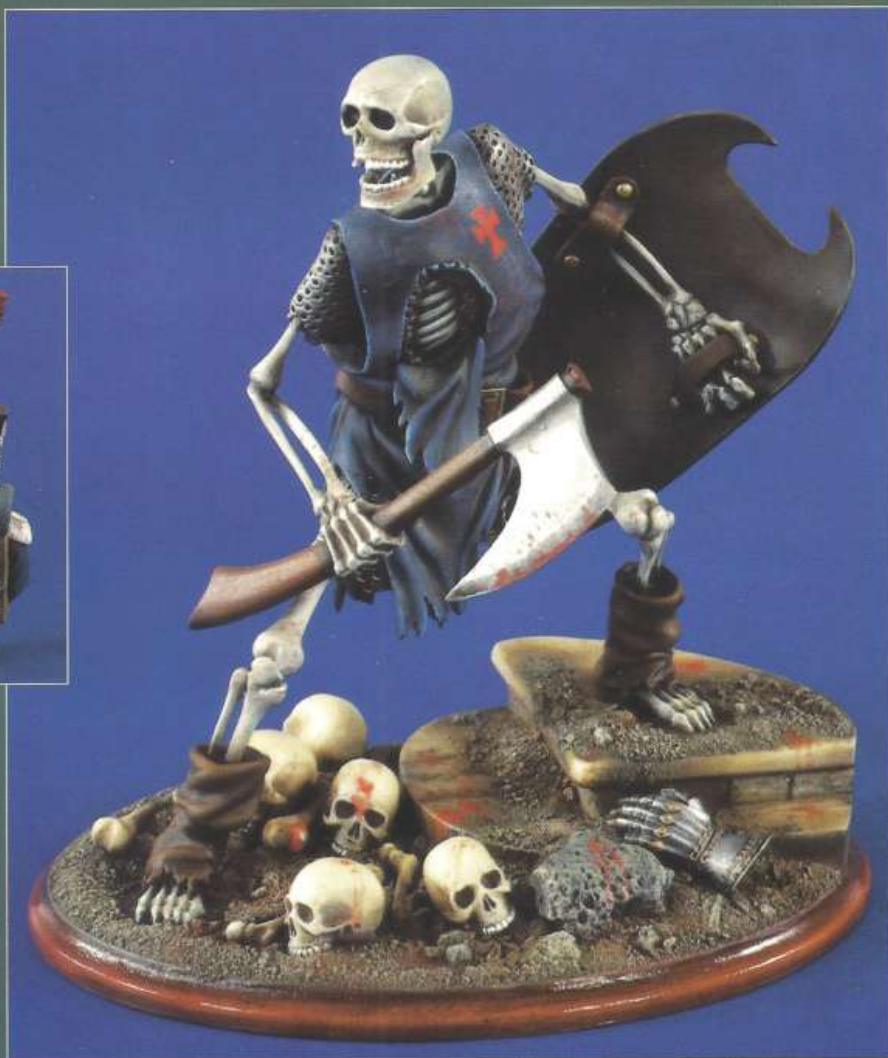

VP 1338 Skeleton Warrior 150mm

A unique fantasy figure and a welcome addition to the VP 150mm series. This "undead" warrior is all resin, wielding a heavy battle axe and shield. Resin base includes integral steps and skulls. Optional horned helmet is included, along with an instruction sheet for assembly. Take a break from reality!