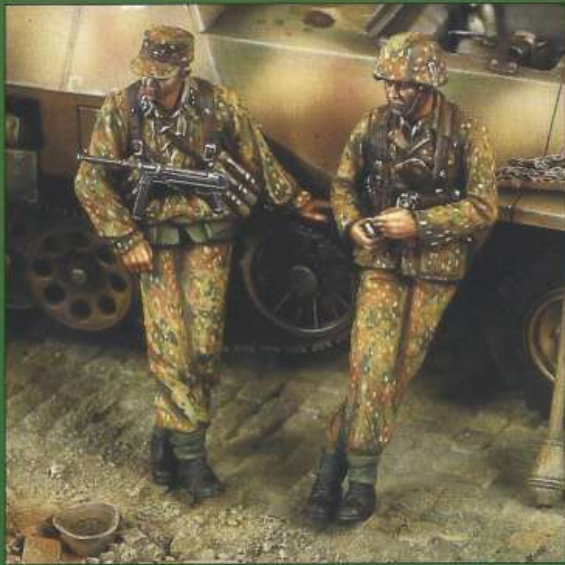

1371 "At the Roadside"
WWII German soldiers 1:35 Scale