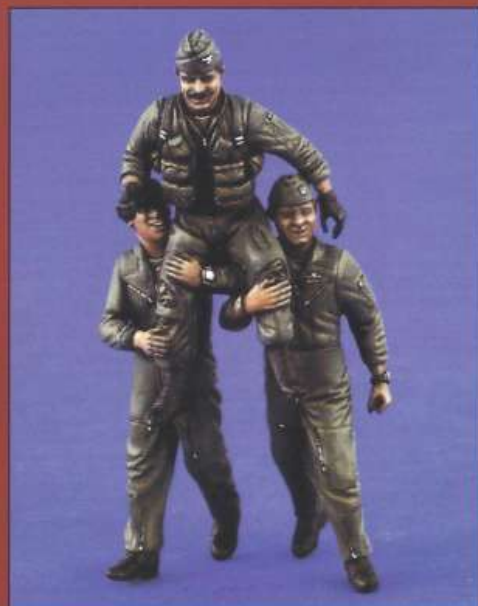

Leaflet Order No.LEAF-10/98
© 1998 The VLS Corporation