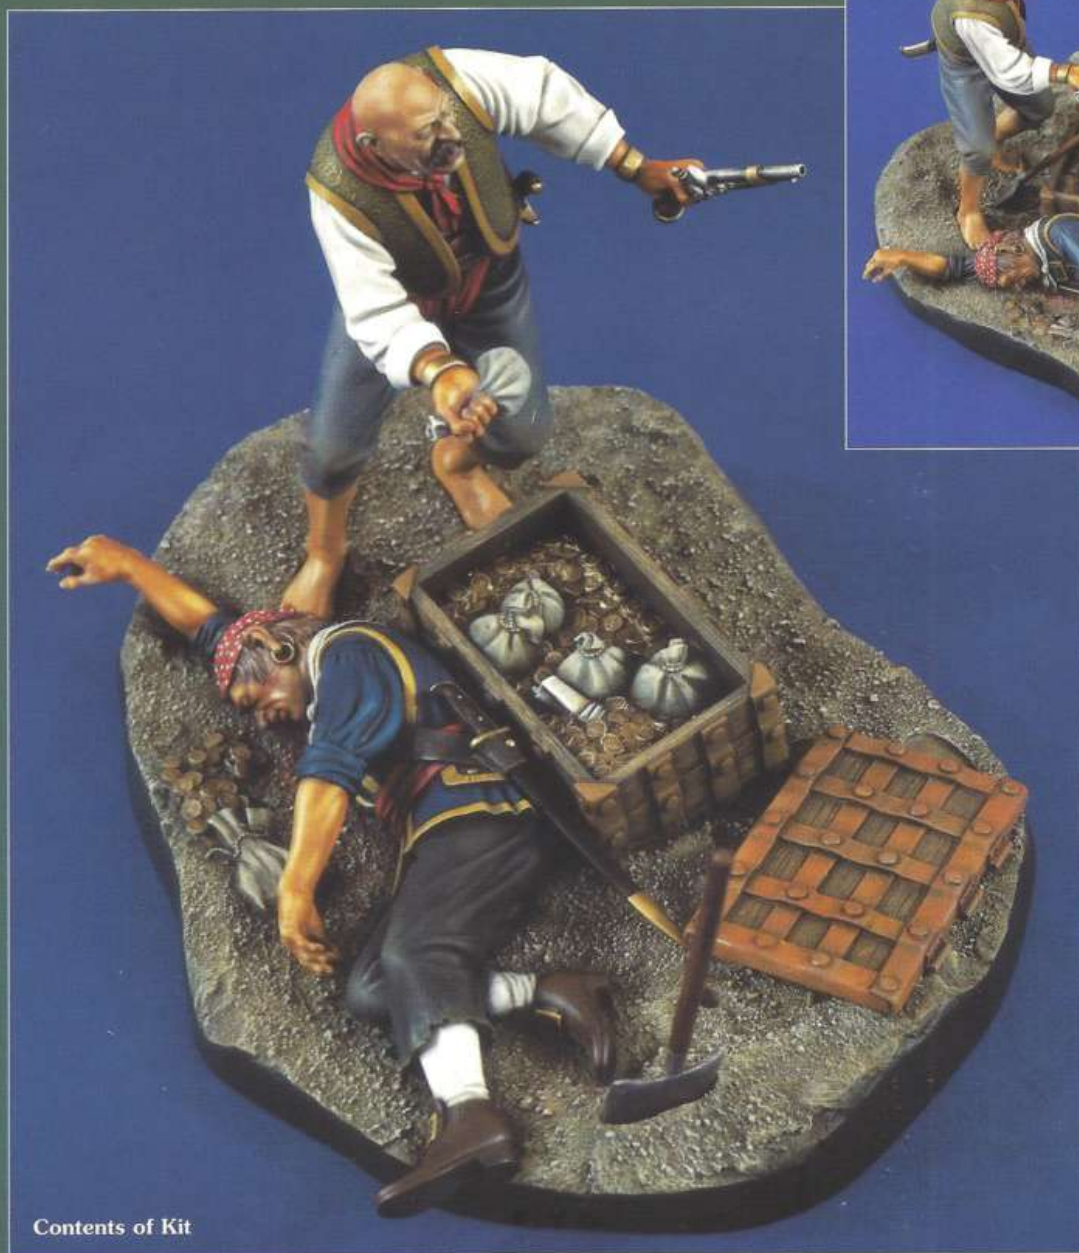

Verlinden Productions Newsletter

May 1998
New Items

1334 & 1297 combined

VP 1334
The Pirates: "Greed"
120mm
(2 figure vignette)

The much-anticipated figures to go along with Long John Silver (#1297) are here! These cut-throats create an instant scene - a quarrel over a chest full of booty. The fallen pirate is integral with the base, while another villain brandishes a flintlock pistol and a bag of gold. The animation and remarkable character of the figures is certain to please. Shovel and treasure chest are included, along with base indentations for Long John. Or expand the scene with a fourth pirate, the Buccaneer (#1041).

Contents of Kit