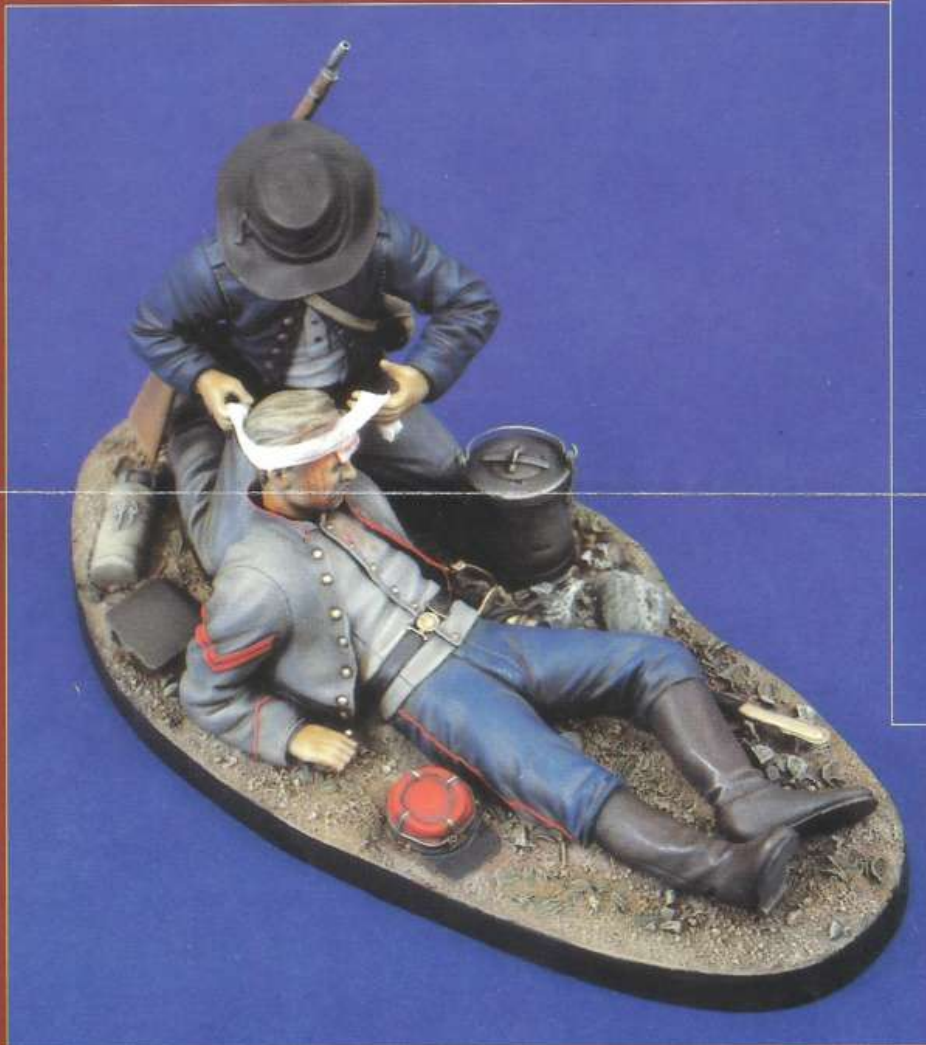

1282 North & South "After the Battle" 120mm

Leaflet Order No. LEAF-10/97
© 1997 The VLS Corporation