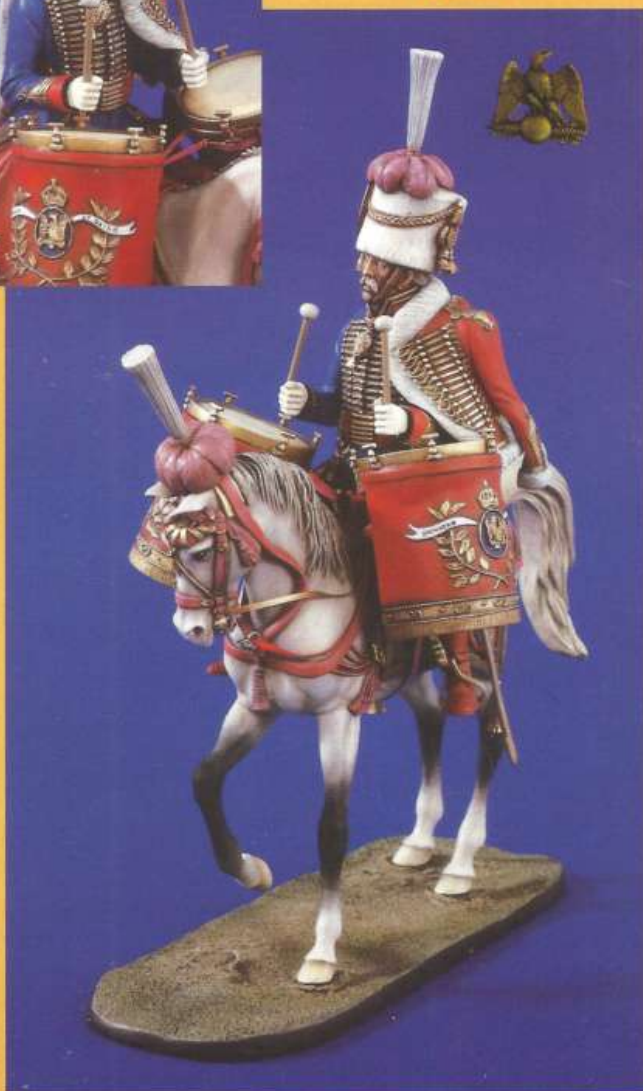

## January 2001 New Items

1613 German Tank Crew Wet/Cold 1:35

1611 Medieval Headsman 120mm

1612  
Chasseurs a Cheval  
Kettledrummer  
120mm