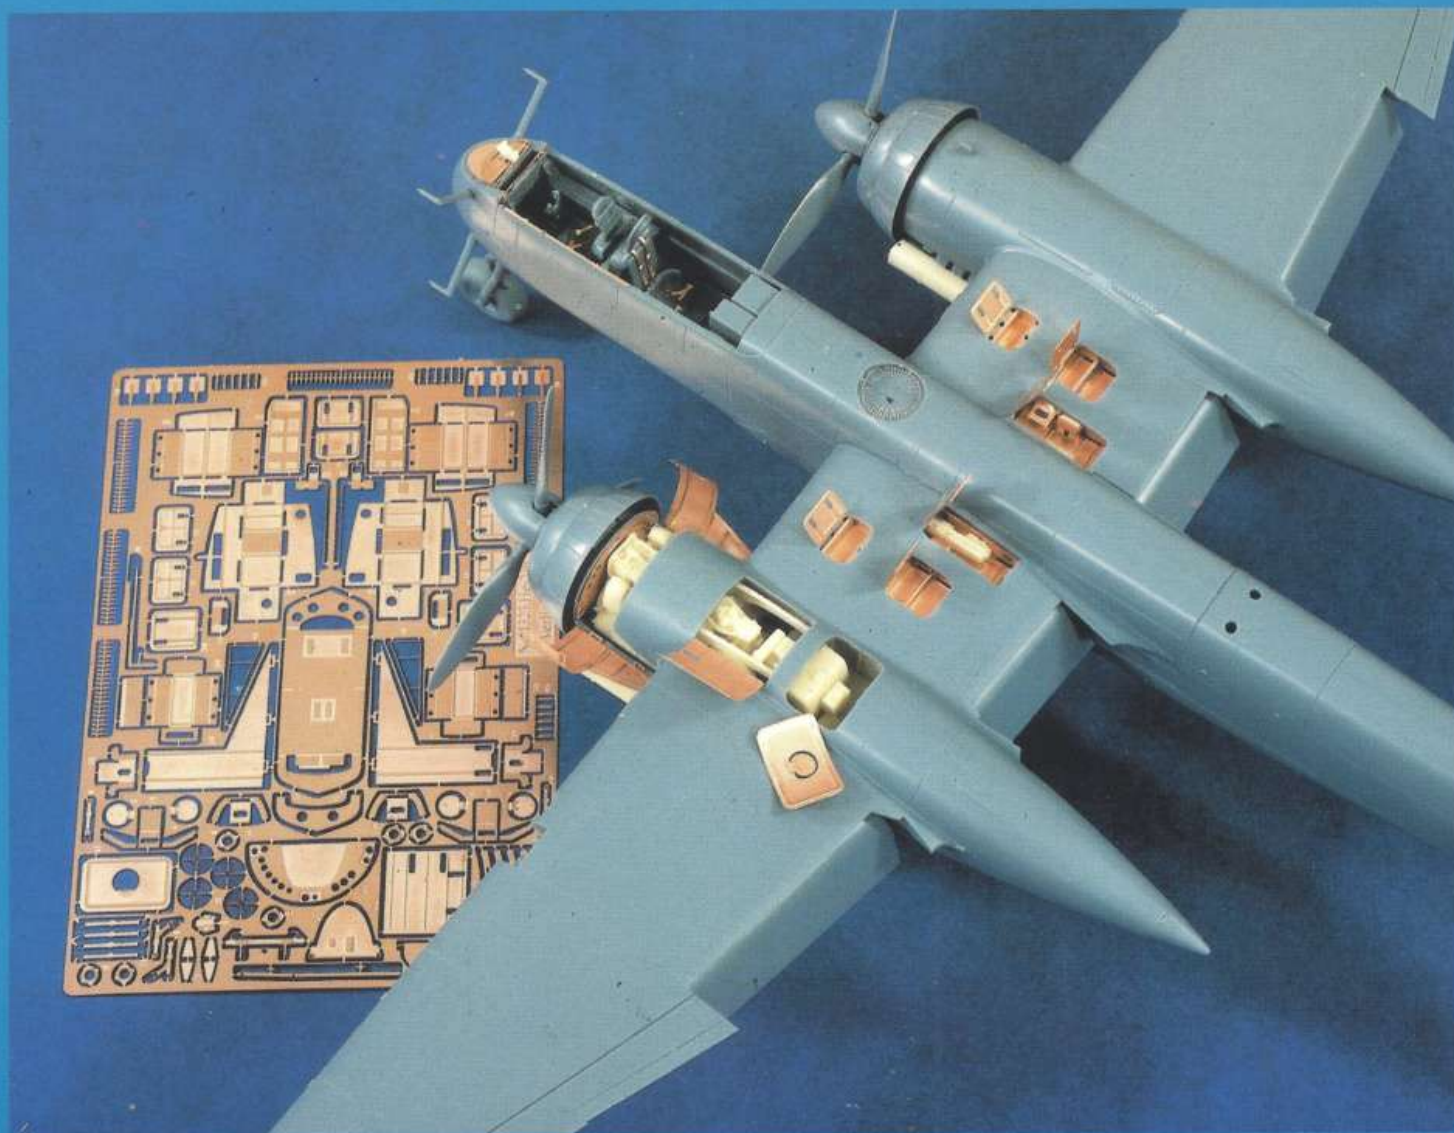

Verlinden Productions Newsletter

April 1998 New Items

VP 1323 Heinkel He219 A-7 "UHU" Upgrade 1/48 Scale (for Tamiya)

A detailed update for Tamiya's kit. Resin parts include engine and engine details, cannons, gunsight, and flame shields. Extensive photo-etching includes gunbays, ammo bays, cowling covers, flame shield grills, seatbelts, access doors and hatches, ammo belts, and more.