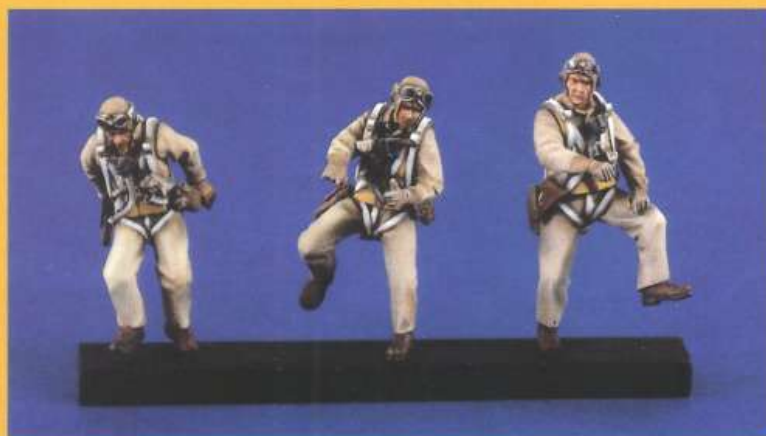

VP 1298 US Navy WWII Pilots Multi-Pose (3) 1/48

For use with any World War II U.S. aircraft, we present a new three figure set of multi-pose pilots. They can be swapped around to create pilots climbing aboard, climbing off, or bailing out. All resin, they include pistols, canteens, and separate oxygen masks.