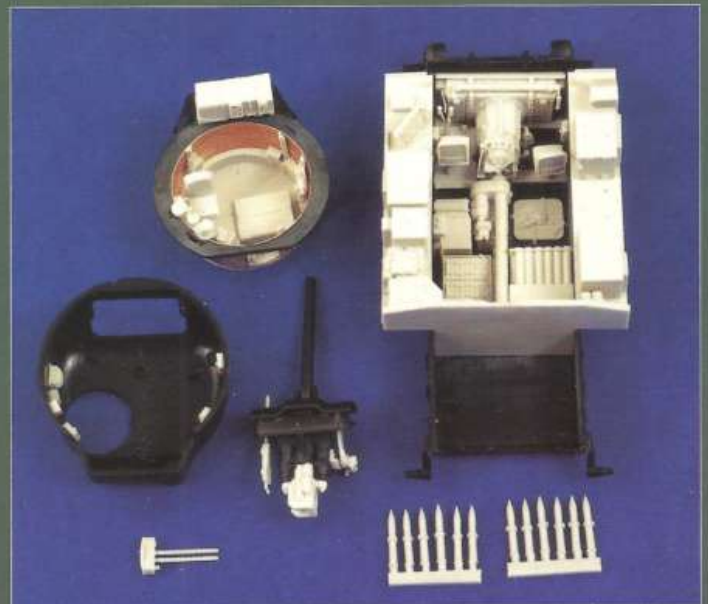

1241 "Morning" 1:35

1239 SS Obersturmführer Russia 1944 120mm

1245 Verlinden Productions  
Historical Figure Painting Guide

1243 Black Marble All Scales

1236 German WWII Crosses Template 1:35

1244 M4 Early Sherman Interior 1:35