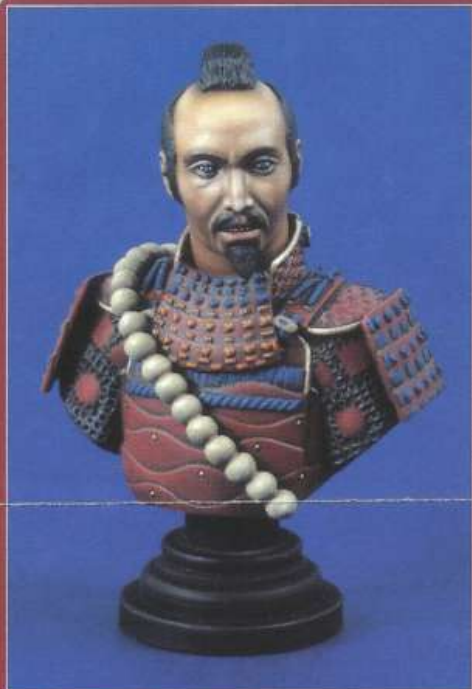

The VP

New Item Leaflet

1285 Samurai 200mm Bust